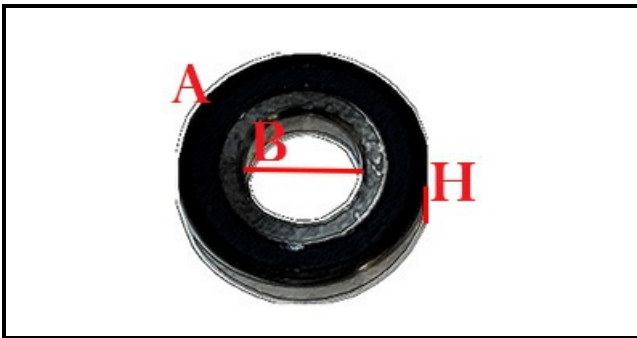

# BEARING

Date: 22-04-2025

ORIGINAL  
**OSP**  
SPARE PARTS

## Technical data

DEPTH MM	A=30mm\
WIDTH MM	B=18mm
HEIGHT MM	H=9mm