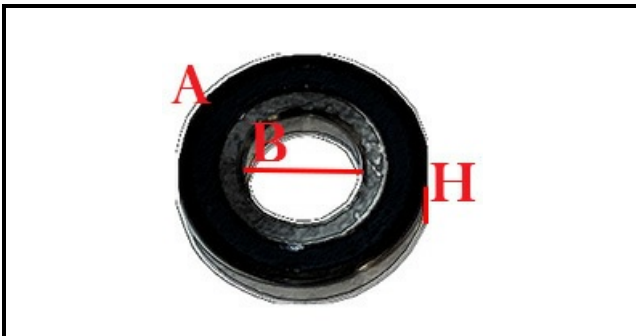

4120724

BEARING

Date: 23-11-2024

**ORIGINAL
OSP
SPARE PARTS****Technical data**

DEPTH MM	A=30mm\
WIDTH MM	B=18mm
HEIGHT MM	H=9mm

Manufacturer code

ELFRAMO SPA