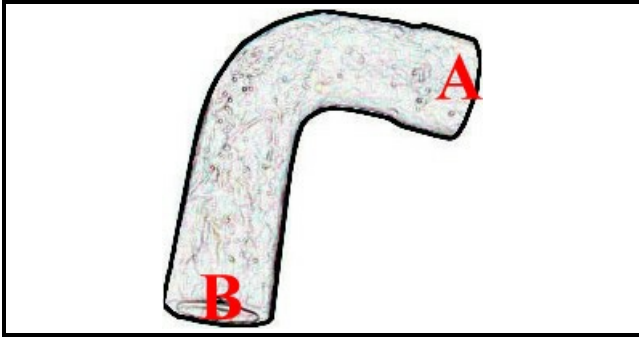

4121307

Date: 22-04-2025

ORIGINAL  
**OSP**  
SPARE PARTS

**Technical data**

DEPTH MM	L=250mm
DIAMETER mm	Ø=20mm