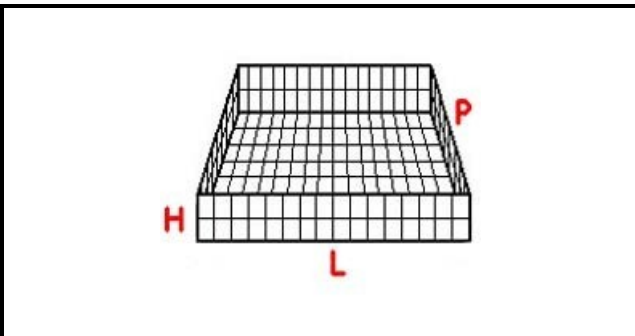

5101082

CUTLERY BASKET 50X50

Date: 23-11-2024

Technical data

DEPTH MM	L=500mm
WIDTH MM	P=500mm
HEIGHT MM	H=110mm
MATERIAL	PLASTICA/PLASTIC