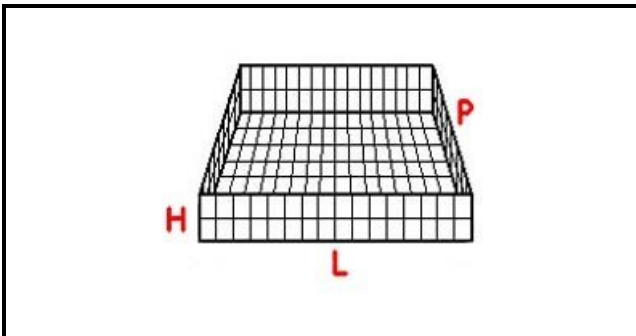

### Technical data

DEPTH MM	L=500mm
WIDTH MM	P=500mm
HEIGHT MM	H=110mm
MATERIAL	PLASTICA/PLASTIC