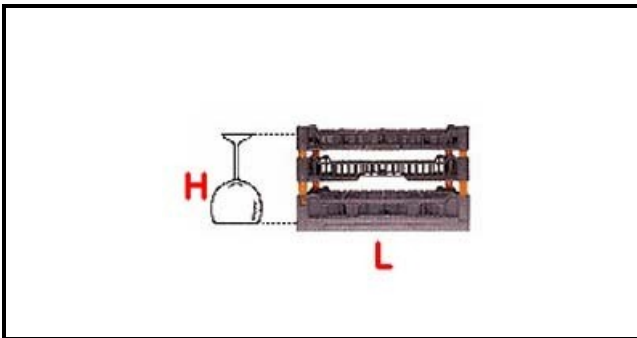

5101144

BASKET 500X500mm 12 PLACES

Date: 23-11-2024

**Technical data**

DEPTH MM	L=500mm
WIDTH MM	P=500mm
HEIGHT MM	H=265mm
MATERIAL	PLASTICA/PLASTIC