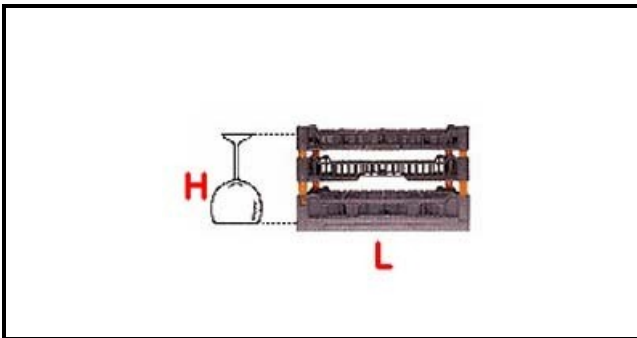

5101144

BASKET 500X500mm 12 PLACES

Date: 08-01-2025

**Technical data**

DEPTH MM	L=500mm
WIDTH MM	P=500mm
HEIGHT MM	H=265mm
MATERIAL	PLASTICA/PLASTIC