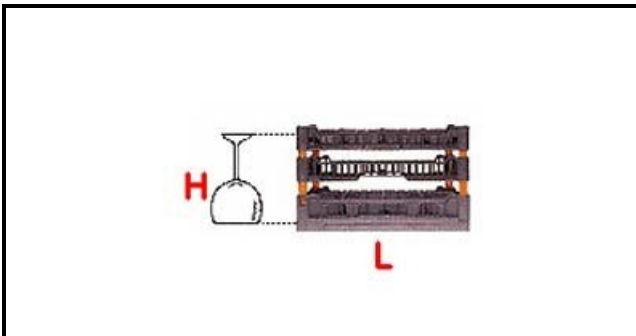

5101144

**BASKET 500X500mm 12 PLACES**

Date: 15-03-2025

**Technical data**

DEPTH MM	L=500mm
WIDTH MM	P=500mm
HEIGHT MM	H=265mm
MATERIAL	PLASTICA/PLASTIC