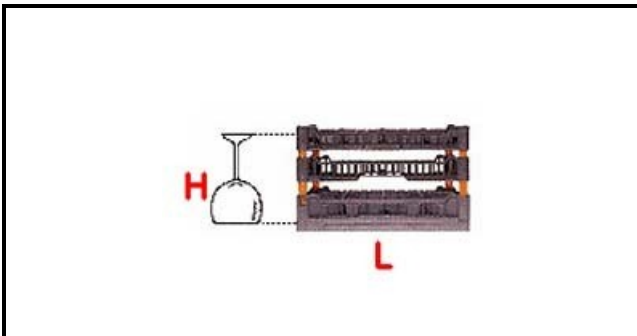

5101144

BASKET 500X500mm 12 PLACES

Date: 14-03-2025

**Technical data**

DEPTH MM	L=500mm
WIDTH MM	P=500mm
HEIGHT MM	H=265mm
MATERIAL	PLASTICA/PLASTIC