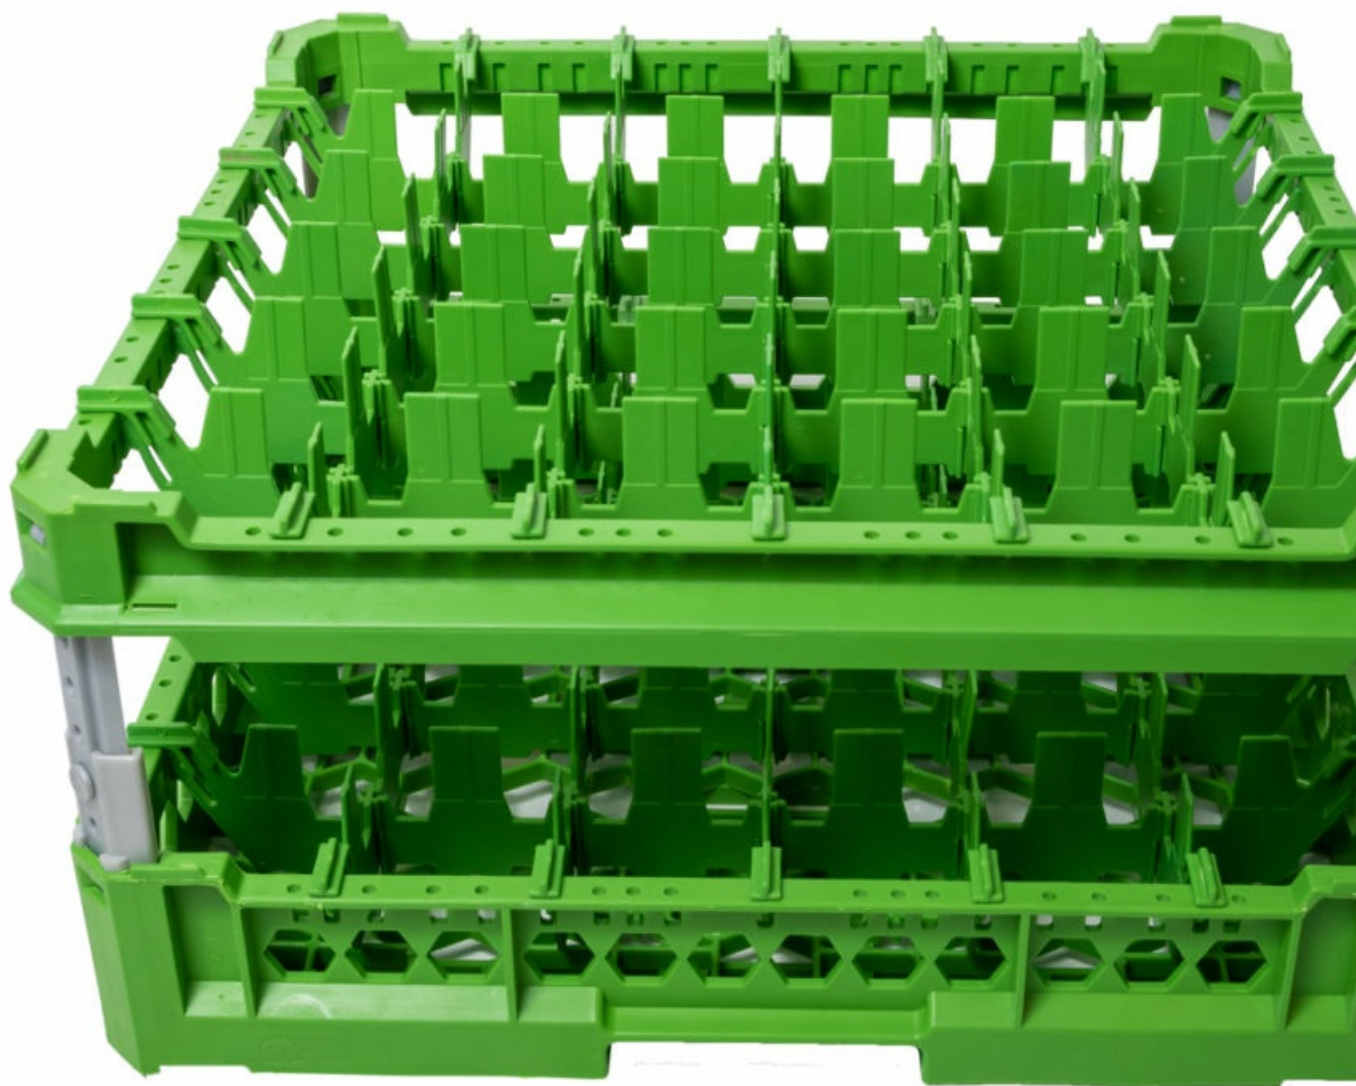

5101157

**BASKET 50X50 GLASSES 6X6 PLACES KIT 3 HEIGHT 120-240mm
GREEN**

Date: 15-03-2025

Technical data

| | |
|-----------------------|------------|
| DEPTH MM | L=500mm |
| WIDTH MM | P=500mm |
| GLASS DIAMETER MAX mm | Dmax=72mm |
| HEIGHT MIN. mm | Hmin=120mm |
| HEIGHT MAX mm | Hmax=240mm |
| SPACES NUMBER | 36 |