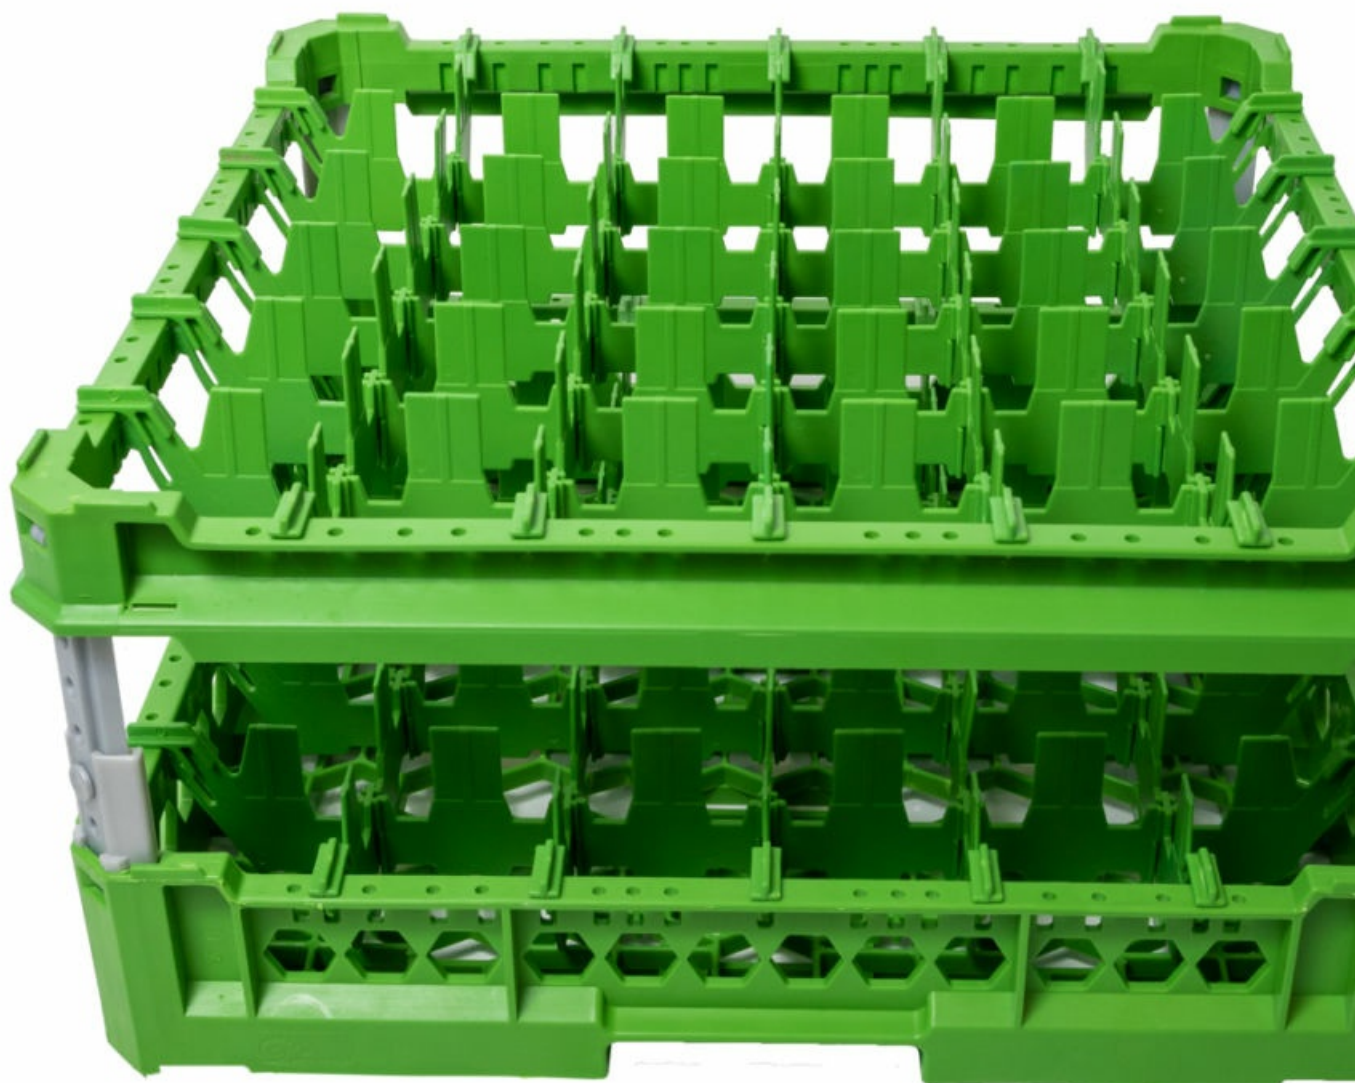

5101157

**BASKET 50X50 GLASSES 6X6 PLACES KIT 3 HEIGHT 120-240mm
GREEN**

Date: 08-01-2025

Technical data

DEPTH MM	L=500mm
WIDTH MM	P=500mm
GLASS DIAMETER MAX mm	Dmax=72mm
HEIGHT MIN. mm	Hmin=120mm
HEIGHT MAX mm	Hmax=240mm
SPACES NUMBER	36