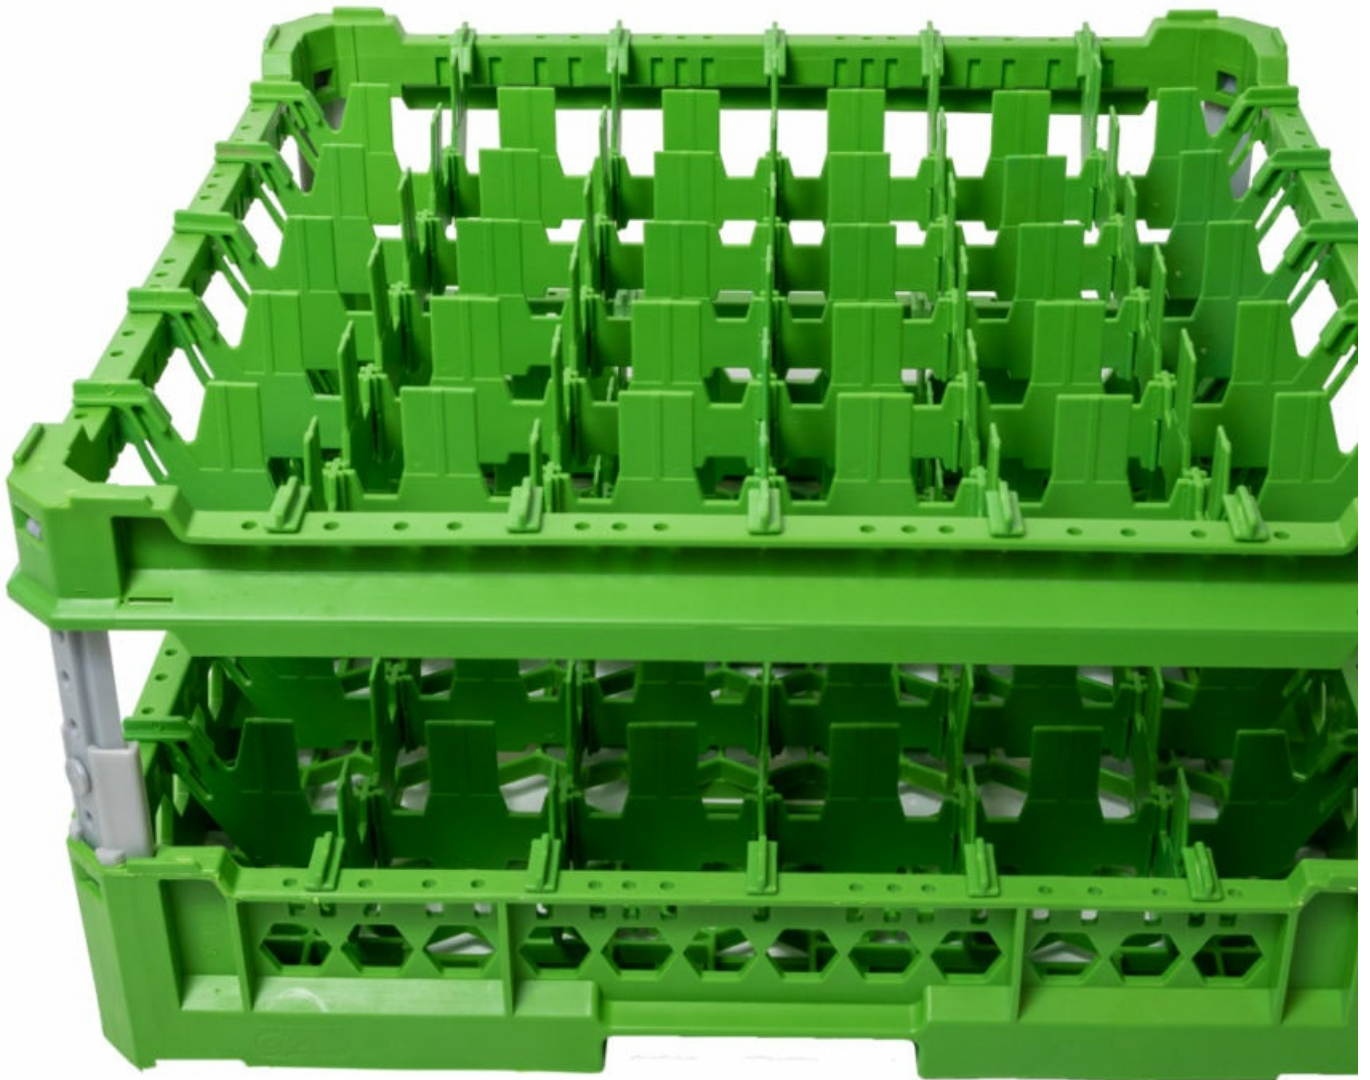

5101157

**BASKET 50X50 GLASSES 6X6 PLACES KIT 3 HEIGHT 120-240mm
GREEN**

Date: 15-03-2025

Technical data

DEPTH MM	L=500mm
WIDTH MM	P=500mm
GLASS DIAMETER MAX mm	Dmax=72mm
HEIGHT MIN. mm	Hmin=120mm
HEIGHT MAX mm	Hmax=240mm
SPACES NUMBER	36