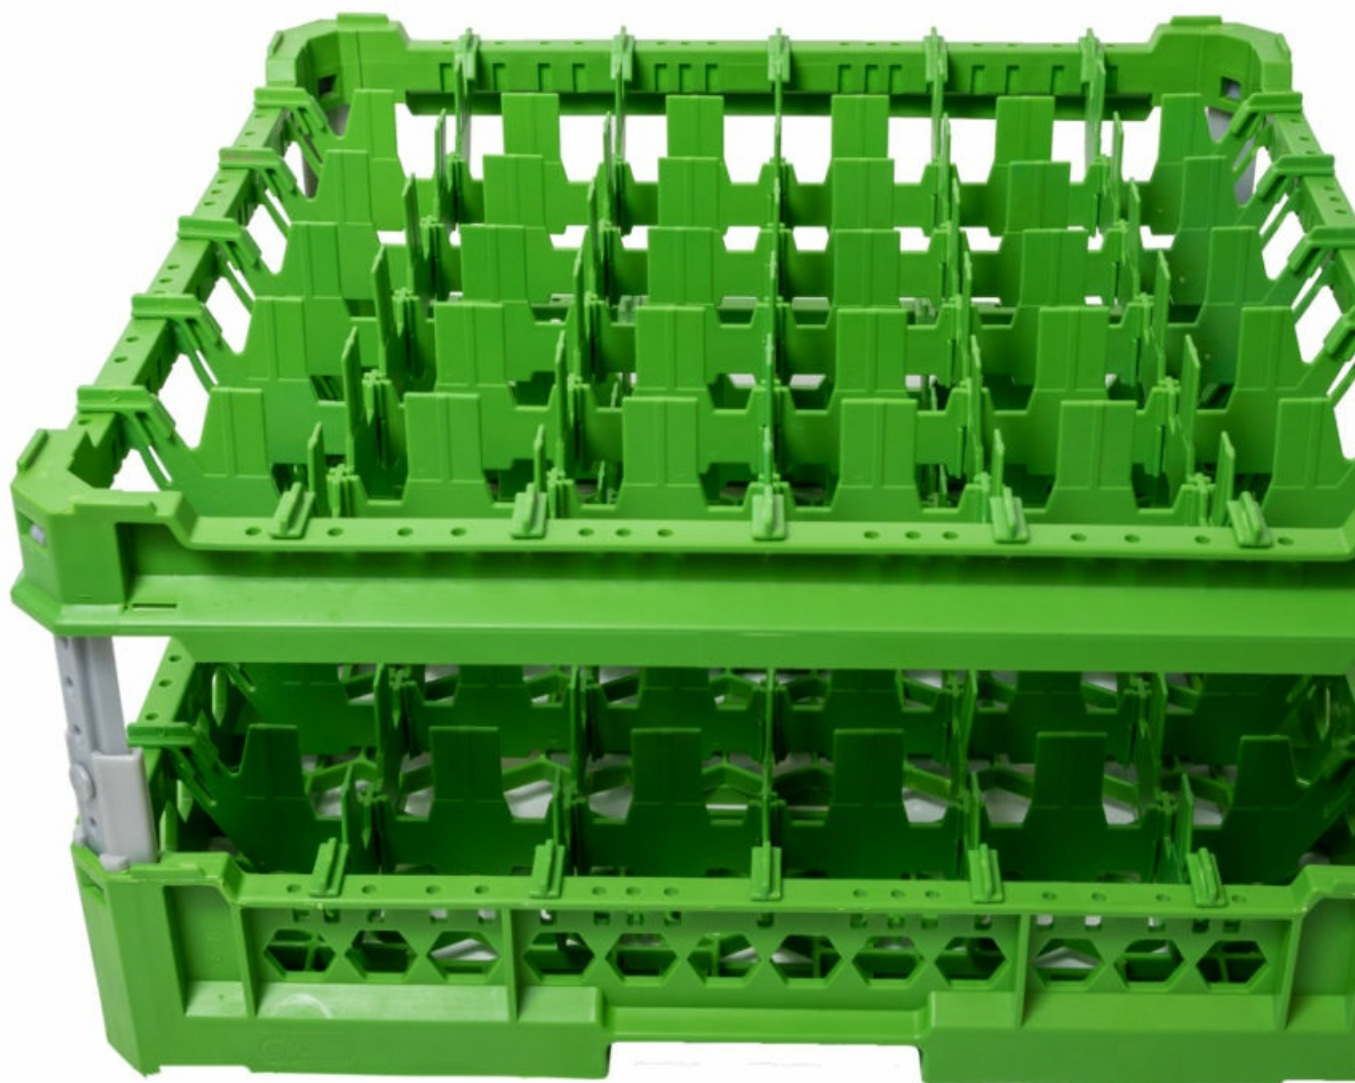

5101157

**BASKET 50X50 GLASSES 6X6 PLACES KIT 3 HEIGHT 120-240mm
GREEN**

Date: 23-11-2024

Technical data

DEPTH MM	L=500mm
WIDTH MM	P=500mm
GLASS DIAMETER MAX mm	Dmax=72mm
HEIGHT MIN. mm	Hmin=120mm
HEIGHT MAX mm	Hmax=240mm
SPACES NUMBER	36