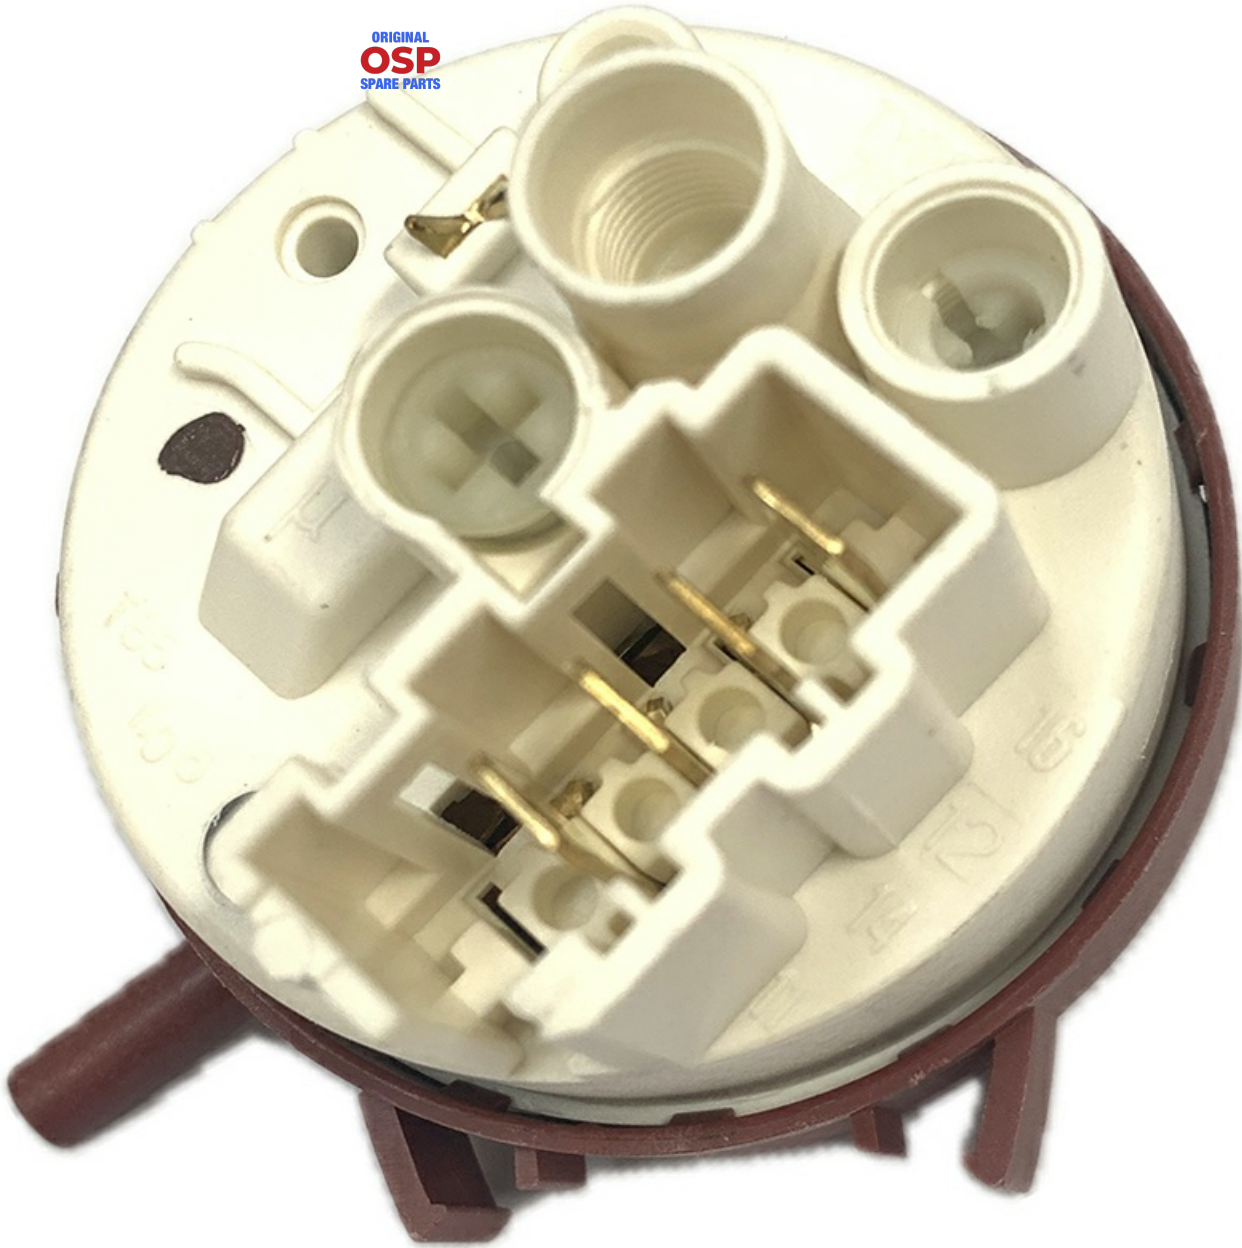

1113206

PRESS.50/33 PRF 500 UL

Date: 05-12-2024

ORIGINAL
OSP
SPARE PARTS

Manufacturer code

SMEG SPA