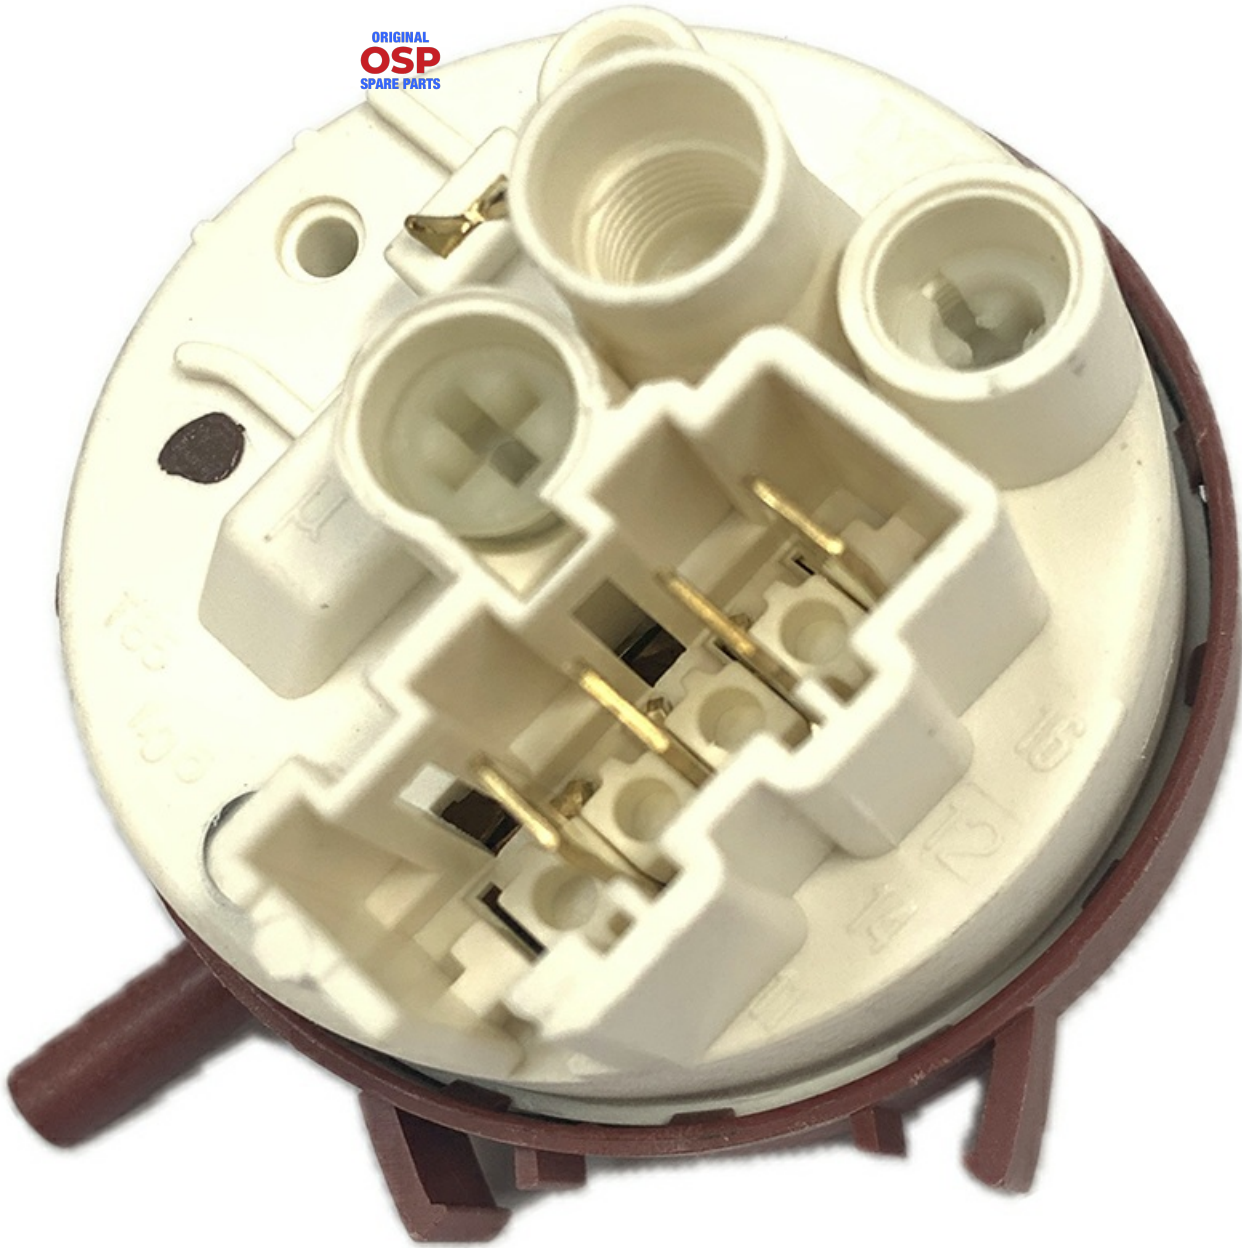

1113206

PRESS.50/33 PRF 500 UL

Date: 15-03-2025

ORIGINAL
OSP
SPARE PARTS

Manufacturer code

SMEG SPA