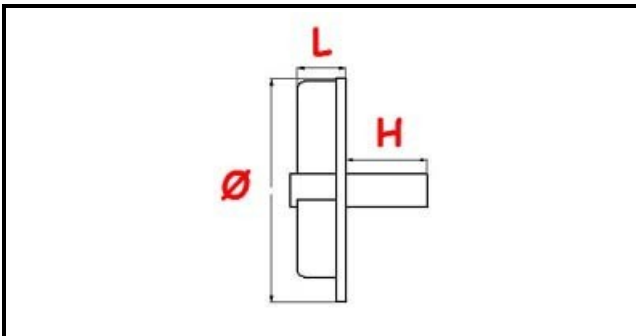

3109032

PUMP FAN 1288-2260

Date: 24-11-2024

**Technical data**

WIDTH MM	L=21mm
HEIGHT MM	H=10mm
DIAMETER mm	Ø=84mm
NUMBER OF HOLES	2 fori/holes
TYPE	APERTA/OPEN

Manufacturer code

NIDEC FIR INTERNATIONAL SRL