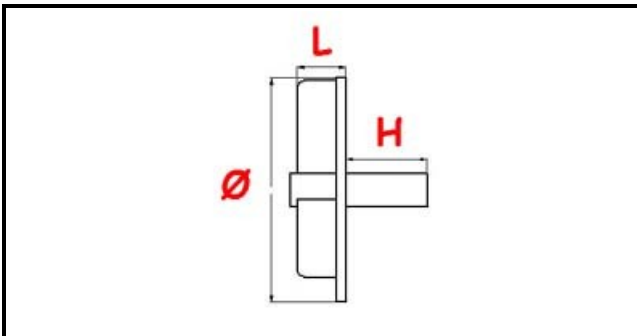

## Technical data

WIDTH MM	L=18mm
HEIGHT MM	H=32mm
DIAMETER mm	$\varnothing$ =72mm
NUMBER OF HOLES	3 fori/holes
TYPE	APERTA/OPEN