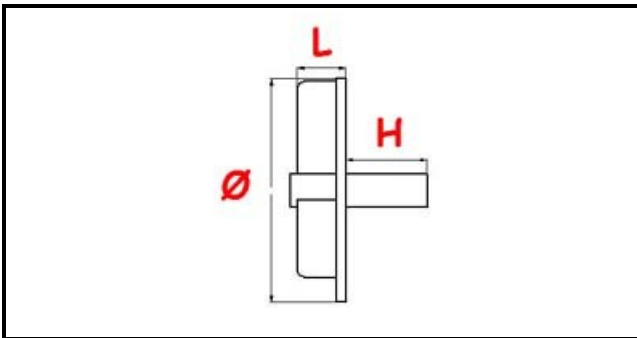

3109163

IMPELLOR C.A. 0.25HP

Date: 31-01-2025

**Technical data**

WIDTH MM	L=20mm
HEIGHT MM	H=16mm
DIAMETER mm	Ø=83mm
TYPE	APERTA/OPEN

Manufacturer code

ARISTARCO / KASTEL S.P.A.