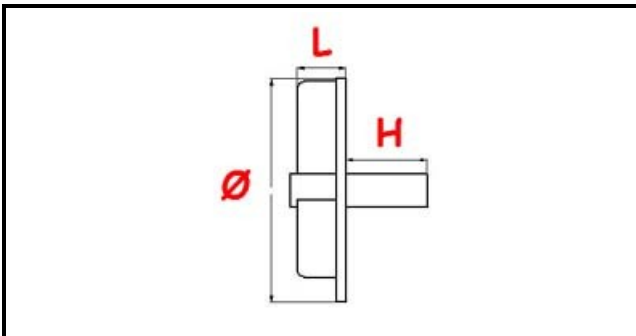

3109223

IMPELLER Ø=85mm

Date: 23-11-2024

ORIGINAL
OSP
SPARE PARTS**Technical data**

WIDTH MM	L=14mm
HEIGHT MM	H=9mm
DIAMETER mm	Ø=85mm
NUMBER OF HOLES	2 fori/holes
TYPE	CHIUSA/CLOSED

Manufacturer code

COMENDA - ALI GROUP SRL A SOCIO UNICO