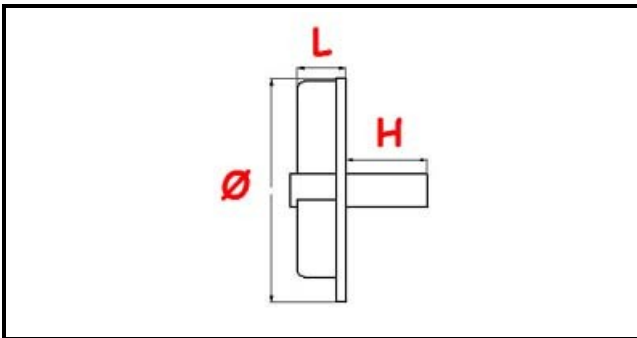

3109264

**PUMP IMPELLER**

Date: 23-12-2024

ORIGINAL  
**OSP**  
SPARE PARTS**Technical data**

HEIGHT MM	H=41mm
DIAMETER mm	Ø= 48m
TYPE	APERTA/OPEN

**Manufacturer code**

SILANOS SRL