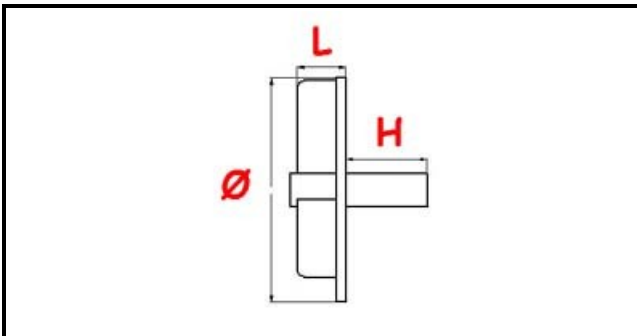

## Technical data

HEIGHT MM	H=41mm
DIAMETER mm	Ø= 48m
TYPE	APERTA/OPEN