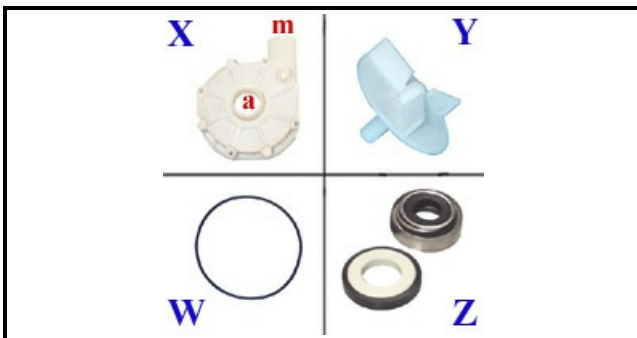

1103018

ANTICLOCKWISE PUMP 0,15HP

Date: 27-01-2025

**Technical data**

DIAMETER SUCTION mm	A=28mm
DIAMETER FLOW mm	M=28mm
KILOWATT KW	KW=0,11
MONOPHASE	230V
HP - POWER	HP=0,15
GASKET	W=2104004
DIRECTION OF ROTATION RIGHT	DX /RIGHT
MECHANIC SEAL	Z=3110026
FAN	Y=3109017
BODY PUMP	X=1103148
CAPACITOR	10MF