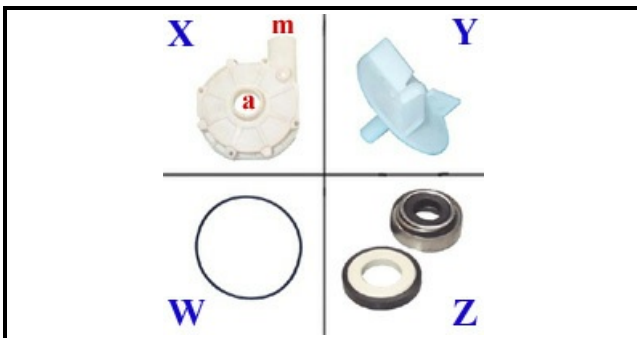

1103018

ANTICLOCKWISE PUMP 0,15HP

Date: 21-11-2024

Technical data

DIAMETER SUCTION mm	A=28mm
DIAMETER FLOW mm	M=28mm
KILOWATT KW	KW=0,11
MONOPHASE	230V
HP - POWER	HP=0,15
GASKET	W=2104004
DIRECTION OF ROTATION RIGHT	DX /RIGHT
MECHANIC SEAL	Z=3110026
FAN	Y=3109017
BODY PUMP	X=1103148
CAPACITOR	10MF