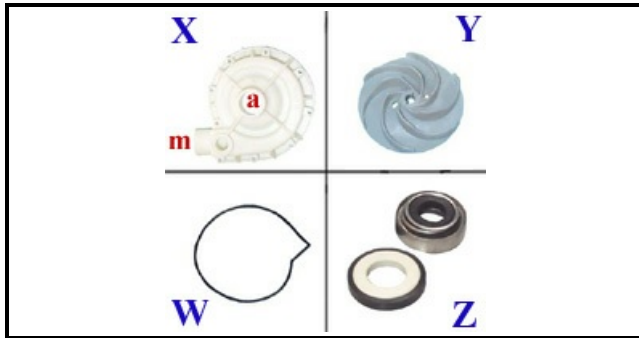

### Technical data

DIAMETER SUCTION mm	A=45mm
DIAMETER FLOW mm	M=40mm
KILOWATT KW	KW=0,75
MONOPHASE	230V
HP - POWER	HP= 1
GASKET	W=2104002
DIRECTION OF ROTATION LEFT	SX / LEFT
MECHANIC SEAL	Z=3110027
FAN	Y=3109028
BODY PUMP	X=1103143
CAPACITOR	12,5mf