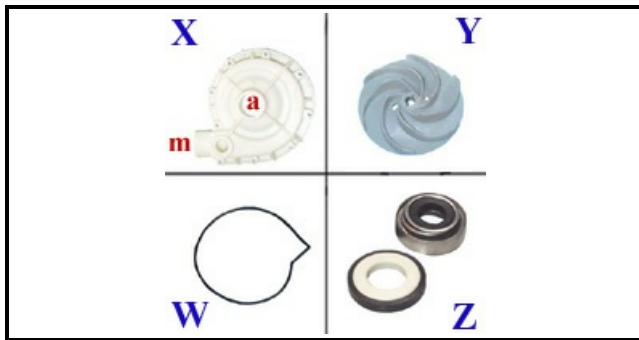

1103045

CLOSED PUMP 1HP 230V RANCILIO

Date: 21-11-2024

Technical data

DIAMETER SUCTION mm	A=45mm
DIAMETER FLOW mm	M=40mm
KILOWATT KW	KW=0,75
MONOPHASE	230V
HP - POWER	HP= 1
GASKET	W=2104002
DIRECTION OF ROTATION LEFT	SX / LEFT
MECHANIC SEAL	Z=3110027
FAN	Y=3109028
BODY PUMP	X=1103143
CAPACITOR	12,5mf