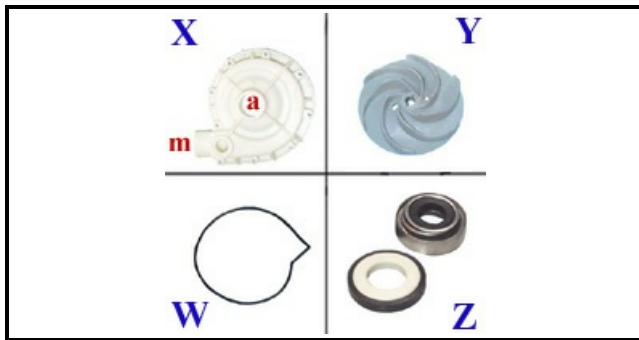

1103045

CLOSED PUMP 1HP 230V RANCILIO

Date: 22-12-2024

Technical data

DIAMETER SUCTION mm	A=45mm
DIAMETER FLOW mm	M=40mm
KILOWATT KW	KW=0,75
MONOPHASE	230V
HP - POWER	HP= 1
GASKET	W=2104002
DIRECTION OF ROTATION LEFT	SX / LEFT
MECHANIC SEAL	Z=3110027
FAN	Y=3109028
BODY PUMP	X=1103143
CAPACITOR	12,5mf