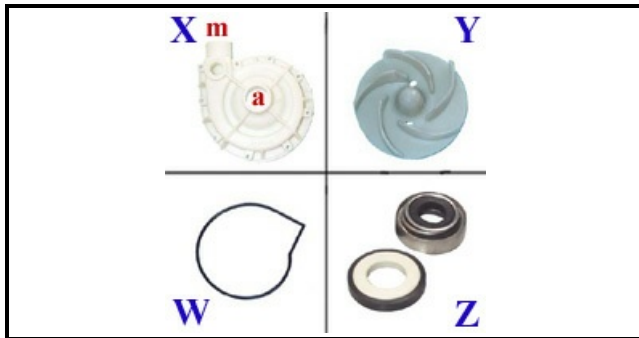

1103049

**PUMP 0,25HP 220-240V 50HZ**

Date: 22-12-2024

ORIGINAL  
**OSP**  
SPARE PARTS

**Technical data**

DIAMETER SUCTION mm	A=30mm
DIAMETER FLOW mm	M=30mm
KILOWATT KW	KW=0,19
MONOPHASE	230V
HP - POWER	HP= 0,25
GASKET	W=2104003
DIRECTION OF ROTATION LEFT	SX / LEFT
MECHANIC SEAL	Z=3110017
FAN	Y=3109005
BODY PUMP	X=1103145
CAPACITOR	10mf