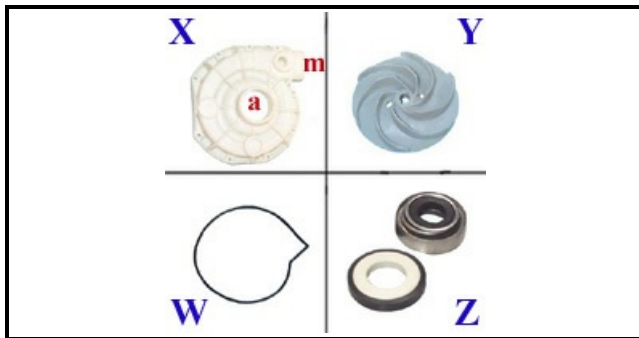

1103071

WASH PUMP 220/240V 048885

Date: 29-01-2025

Technical data

| | |
|-------------------------------|-----------|
| DIAMETER SUCTION mm | A=45mm |
| DIAMETER FLOW mm | M=40mm |
| KILOWATT KW | KW=0,75 |
| MONOPHASE | 230V |
| HP - POWER | HP=1,0 |
| GASKET | W=2104002 |
| DIRECTION OF ROTATION LEFT | SX / LEFT |
| MECHANIC SEAL | Z=3110027 |
| FAN | Y=3109028 |
| BODY PUMP | X=1103143 |
| CAPACITOR | 16mf |