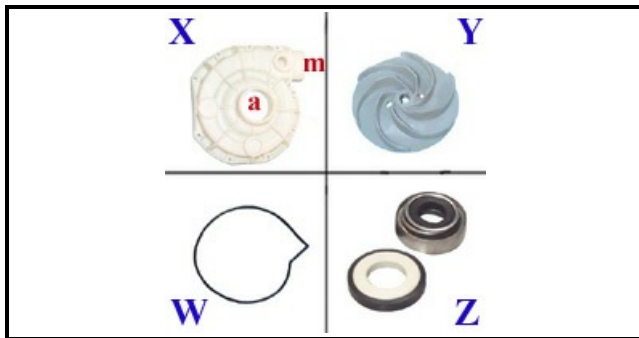

1103071

**WASH PUMP 220/240V 048885**

Date: 24-11-2024

**Technical data**

DIAMETER SUCTION mm	A=45mm
DIAMETER FLOW mm	M=40mm
KILOWATT KW	KW=0,75
MONOPHASE	230V
HP - POWER	HP=1,0
GASKET	W=2104002
DIRECTION OF ROTATION LEFT	SX / LEFT
MECHANIC SEAL	Z=3110027
FAN	Y=3109028
BODY PUMP	X=1103143
CAPACITOR	16mf