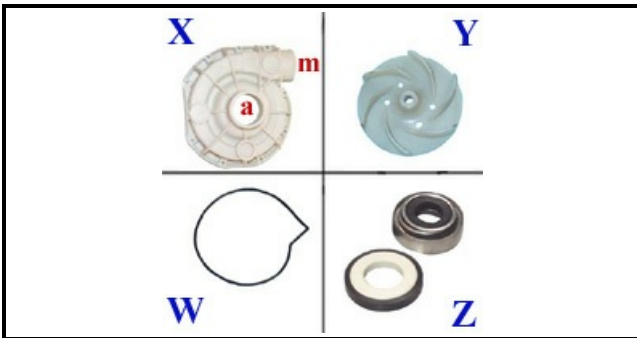

1103078

PUMP 0,75HP 230V 50HZ 3911/A

Date: 29-01-2025

Technical data

DIAMETER SUCTION mm	A=45mm
DIAMETER FLOW mm	M=40mm
KILOWATT KW	KW=0,56
MONOPHASE	230V
HP - POWER	HP=0,75
GASKET	W=2104002
DIRECTION OF ROTATION LEFT	SX / LEFT
MECHANIC SEAL	Z=3110027
FAN	Y=3109020
BODY PUMP	X=1103146
CAPACITOR	10mf