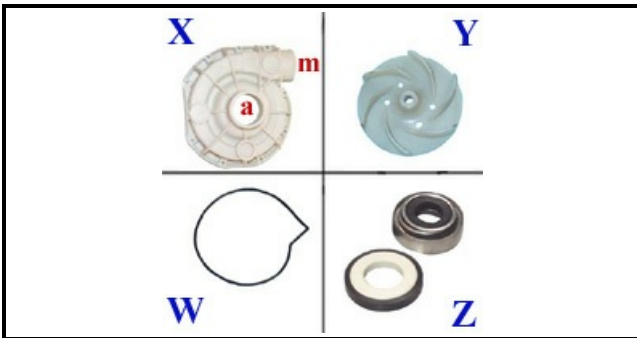

1103078

**PUMP 0,75HP 230V 50HZ 3911/A**

Date: 24-11-2024

**Technical data**

DIAMETER SUCTION mm	A=45mm
DIAMETER FLOW mm	M=40mm
KILOWATT KW	KW=0,56
MONOPHASE	230V
HP - POWER	HP=0,75
GASKET	W=2104002
DIRECTION OF ROTATION LEFT	SX / LEFT
MECHANIC SEAL	Z=3110027
FAN	Y=3109020
BODY PUMP	X=1103146
CAPACITOR	10mf