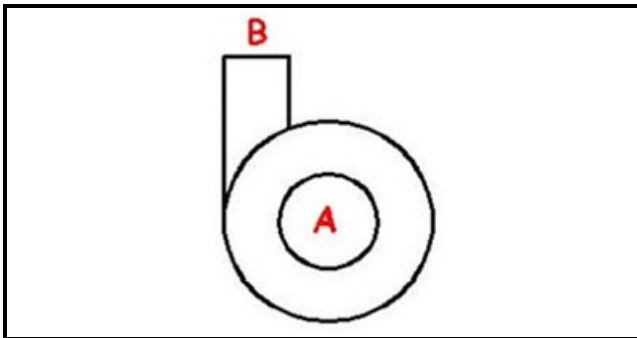

1103220

PUMP HP1 230V 50HZ

Date: 27-02-2025

ORIGINAL
OSP
SPARE PARTS**Technical data**

DIAMETER SUCTION mm	A=63mm
DIAMETER FLOW mm	M=53mm
KILOWATT KW	KW=0,75
HP - POWER	HP=1
DIRECTION OF ROTATION LEFT	SX / LEFT
CAPACITOR	16mF