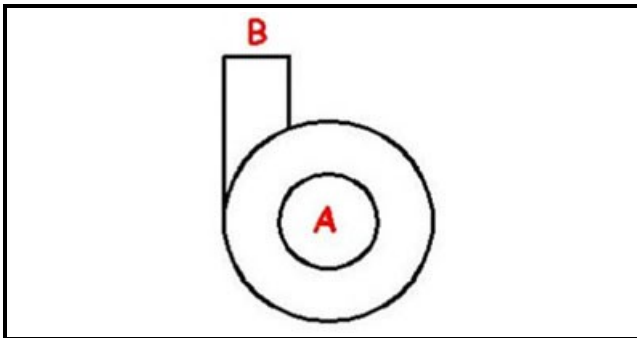

1103220

PUMP HP1 230V 50HZ

Date: 22-11-2024

ORIGINAL
OSP
SPARE PARTS**Technical data**

DIAMETER SUCTION mm	A=63mm
DIAMETER FLOW mm	M=53mm
KILOWATT KW	KW=0,75
HP - POWER	HP=1
DIRECTION OF ROTATION LEFT	SX / LEFT
CAPACITOR	16mF