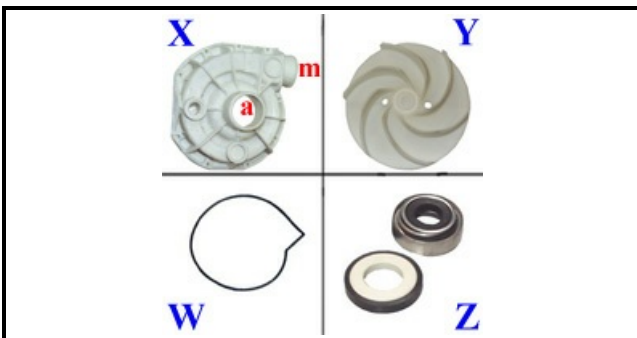

1103303

PUMP 0736KW 220.240

Date: 27-02-2025

Technical data

DIAMETER SUCTION mm	A=45mm
DIAMETER FLOW mm	M=42mm
KILOWATT KW	KW=0,73
MONOPHASE	230V
HP - POWER	HP=1
GASKET	W=2104002
DIRECTION OF ROTATION LEFT	SX / LEFT
MECHANIC SEAL	Z=3100027
FAN	Y=3109220
BODY PUMP	X=1103437
CAPACITOR	16mf