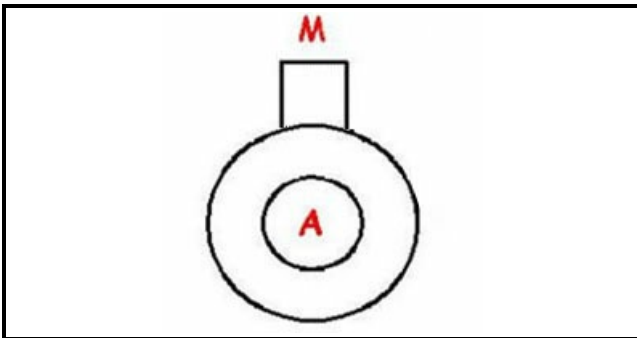

### Technical data

DEPTH MM	PIEPE L=2000mm
DIAMETER SUCTION mm	A=30mm
DIAMETER FLOW mm	M=22mm