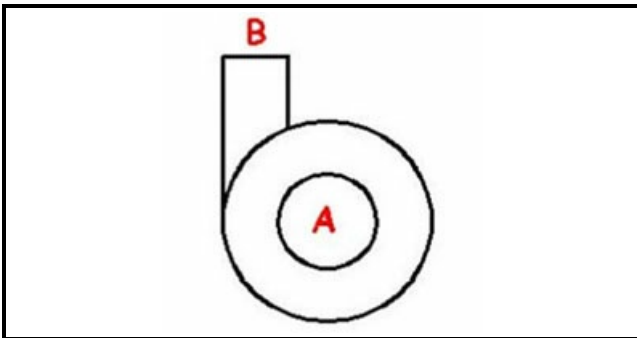

1103917

**PUMP KW4,0**

Date: 22-12-2024

ORIGINAL  
**OSP**  
SPARE PARTS**Technical data**

DIAMETER SUCTION mm	A=70mm
DIAMETER FLOW mm	M=70mm
KILOWATT KW	KW=4,0
THREE PHASE	400V
HP - POWER	HP=5,5

**Manufacturer code**