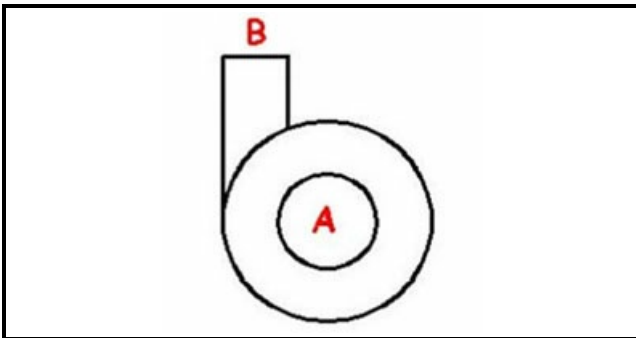

1103917

**PUMP KW4,0**

Date: 22-11-2024

ORIGINAL  
**OSP**  
SPARE PARTS**Technical data**

DIAMETER SUCTION mm	A=70mm
DIAMETER FLOW mm	M=70mm
KILOWATT KW	KW=4,0
THREE PHASE	400V
HP - POWER	HP=5,5

**Manufacturer code**