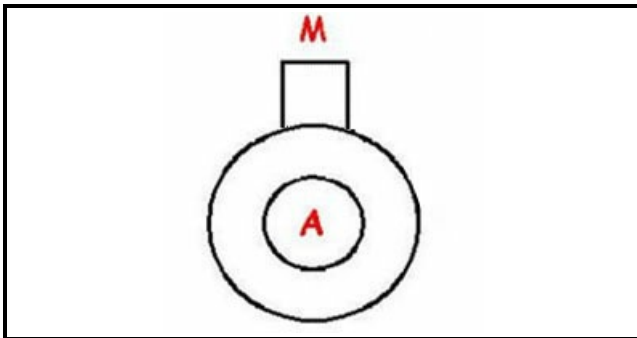

1203034

KIT PUMP DPS35-058N220-240V 50 Hz+TUBO+ETIQ

Date: 22-12-2024

**Technical data**

DEPTH MM	L manicotto=505mm
DIAMETER SUCTION mm	A=24mm
DIAMETER FLOW mm	M=24mm
KILOWATT KW	KW=0,040
MONOPHASE	MONOFASE/MONOPHASE
INTERNAL DIAMETER mm	manicotto=19-19mm