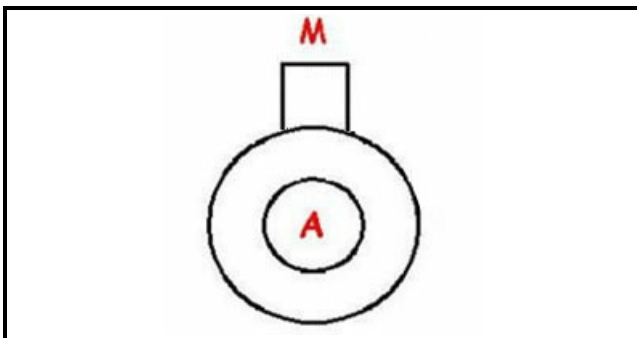

1203034

KIT PUMP DPS35-058N220-240V 50 Hz+TUBO+ETIQ

Date: 30-01-2025

ORIGINAL
OSP
SPARE PARTS**Technical data**

DEPTH MM	L manicotto=505mm
DIAMETER SUCTION mm	A=24mm
DIAMETER FLOW mm	M=24mm
KILOWATT KW	KW=0,040
MONOPHASE	MONOFASE/MONOPHASE
INTERNAL DIAMETER mm	manicotto=19-19mm