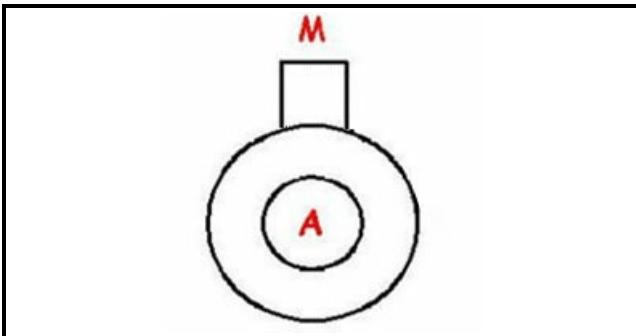

1203044

PUMP 200/240V 50/60HZ

Date: 27-02-2025

ORIGINAL
OSP
SPARE PARTS**Technical data**

DIAMETER SUCTION mm	A=35mm
DIAMETER FLOW mm	M=31mm
KILOWATT KW	KW=0,032
MONOPHASE	230V
HP - POWER	HP=0,043

Manufacturer code