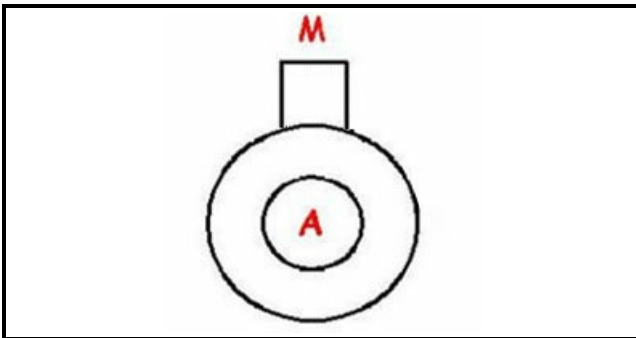

1203044

PUMP 200/240V 50/60HZ

Date: 25-11-2024

ORIGINAL
OSP
SPARE PARTS**Technical data**

DIAMETER SUCTION mm	A=35mm
DIAMETER FLOW mm	M=31mm
KILOWATT KW	KW=0,032
MONOPHASE	230V
HP - POWER	HP=0,043

Manufacturer code