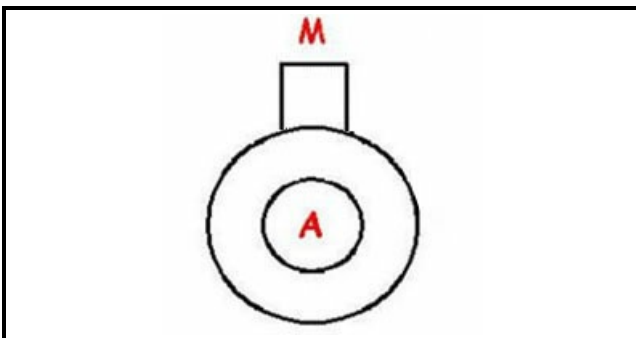

1203044

PUMP 200/240V 50/60HZ

Date: 10-01-2025

ORIGINAL
OSP
SPARE PARTS**Technical data**

DIAMETER SUCTION mm	A=35mm
DIAMETER FLOW mm	M=31mm
KILOWATT KW	KW=0,032
MONOPHASE	230V
HP - POWER	HP=0,043

Manufacturer code