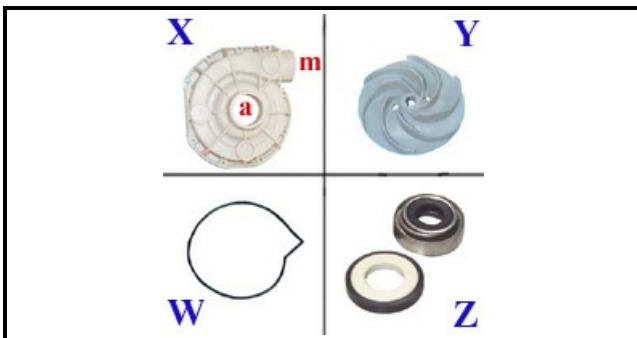

1203048

WASHING PUMP 0.185 KW 230V 50Hz

Date: 25-11-2024

ORIGINAL
OSP
SPARE PARTS**Technical data**

DIAMETER SUCTION mm	A=33mm
DIAMETER FLOW mm	M=30mm
KILOWATT KW	KW=0,19
MONOPHASE	230V
HP - POWER	HP=0,15
HERTZ -HZ-	Hz=50
DIRECTION OF ROTATION LEFT	SX/LEFT
FAN	Y=3109277
CAPACITOR	1135007