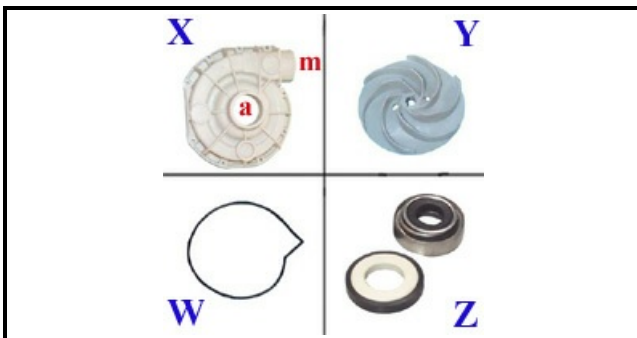

1203048

WASHING PUMP 0.185 KW 230V 50Hz

Date: 27-02-2025

ORIGINAL
OSP
SPARE PARTS

Technical data

| | |
|-------------------------------|-----------|
| DIAMETER SUCTION mm | A=33mm |
| DIAMETER FLOW mm | M=30mm |
| KILOWATT KW | KW=0,19 |
| MONOPHASE | 230V |
| HP - POWER | HP=0,15 |
| HERTZ -HZ- | Hz=50 |
| DIRECTION OF ROTATION LEFT | SX/LEFT |
| FAN | Y=3109277 |
| BODY PUMP | 3116012 |
| CAPACITOR | 1135007 |