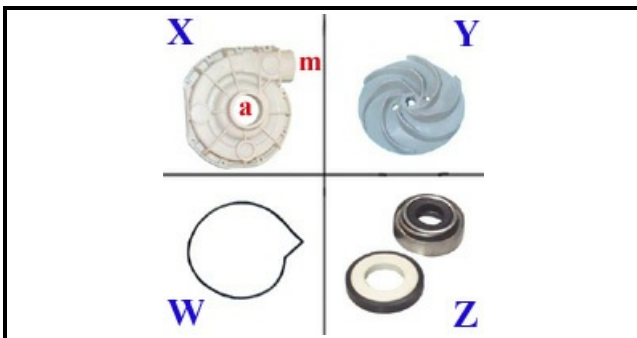

1203048

**WASHING PUMP 0.185 KW 230V 50Hz**

Date: 10-01-2025

**ORIGINAL  
OSP  
SPARE PARTS****Technical data**

DIAMETER SUCTION mm	A=33mm
DIAMETER FLOW mm	M=30mm
KILOWATT KW	KW=0,19
MONOPHASE	230V
HP - POWER	HP=0,15
HERTZ -HZ-	Hz=50
DIRECTION OF ROTATION LEFT	SX/LEFT
FAN	Y=3109277
CAPACITOR	1135007