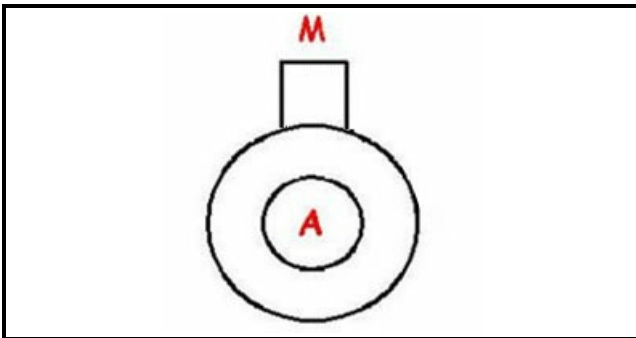

1203072

PUMP KW 3,0

Date: 30-01-2025

ORIGINAL
OSP
SPARE PARTS**Technical data**

DIAMETER SUCTION mm	A=70mm
DIAMETER FLOW mm	M=70mm
KILOWATT KW	KW=3
THREE PHASE	TRIFASE/THREEPHASE
HP - POWER	HP=4,1
HERTZ -HZ-	Hz=50