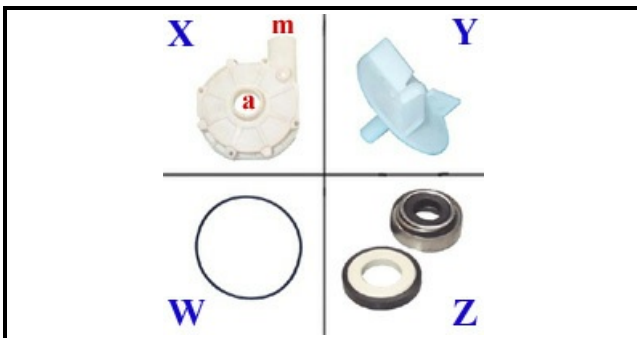

1203073

**RINSE PUMP 230V 50HZ"**

Date: 30-01-2025

ORIGINAL  
**OSP**  
SPARE PARTS**Technical data**

DIAMETER SUCTION mm	A=28mm
DIAMETER FLOW mm	M=28mm
KILOWATT KW	KW=0,24
MONOPHASE	230V
HP - POWER	HP=0,33
HERTZ -HZ-	HZ=50
DIRECTION OF ROTATION RIGHT	DX/RIGHT
CAPACITOR	5mF