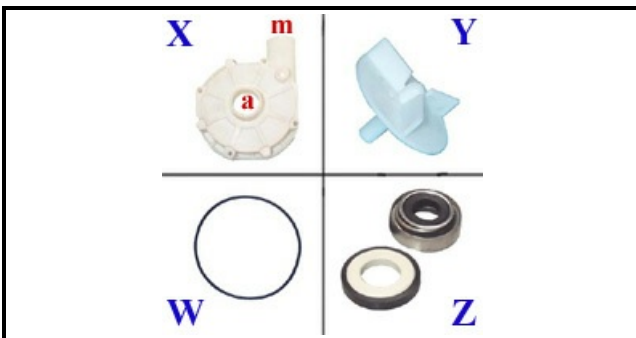

1203073

RINSE PUMP 230V 50HZ"

Date: 22-12-2024

ORIGINAL
OSP
SPARE PARTS**Technical data**

DIAMETER SUCTION mm	A=28mm
DIAMETER FLOW mm	M=28mm
KILOWATT KW	KW=0,24
MONOPHASE	230V
HP - POWER	HP=0,33
HERTZ -HZ-	HZ=50
DIRECTION OF ROTATION RIGHT	DX/RIGHT
CAPACITOR	5mF