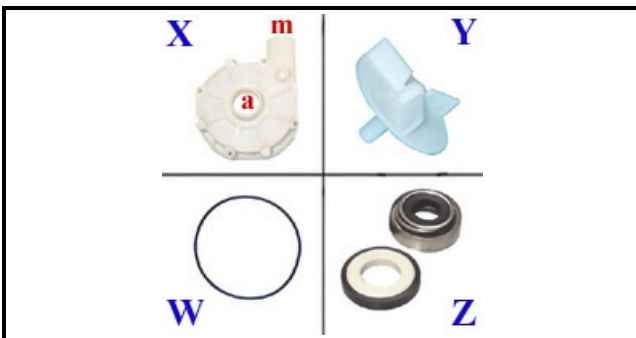

1203073

**RINSE PUMP 230V 50HZ"**

Date: 22-11-2024

ORIGINAL  
**OSP**  
SPARE PARTS**Technical data**

DIAMETER SUCTION mm	A=28mm
DIAMETER FLOW mm	M=28mm
KILOWATT KW	KW=0,24
MONOPHASE	230V
HP - POWER	HP=0,33
HERTZ -HZ-	HZ=50
DIRECTION OF ROTATION RIGHT	DX/RIGHT
CAPACITOR	5mF