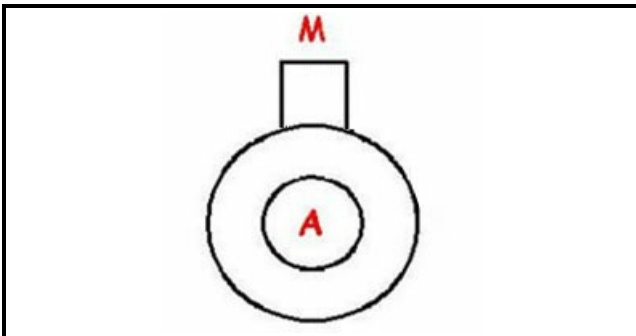

1203075

**DRAIN PUMP**

Date: 22-12-2024

ORIGINAL  
**OSP**  
SPARE PARTS**Technical data**

DIAMETER SUCTION mm	A=30mm
DIAMETER FLOW mm	M=22mm
KILOWATT KW	KW=0,034
MONOPHASE	MONOFASE/MONOPHASE
HERTZ -HZ-	Hz=50