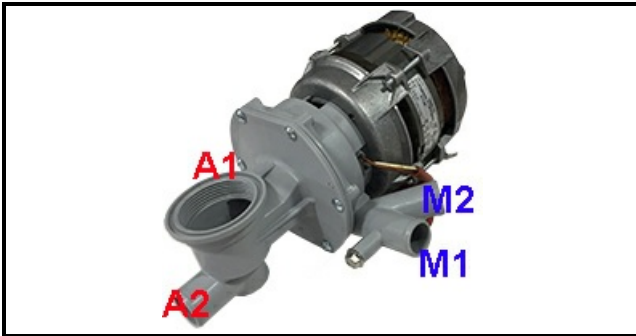

## Technical data

|                                |                    |
|--------------------------------|--------------------|
| DIAMETER SUCTION mm            | A1=50mm            |
| DIAMETER FLOW mm               | M1=25mm            |
| KILOWATT KW                    | KW=0,26            |
| MONOPHASE                      | MONOFASE/MONOPHASE |
| HP - POWER                     | HP=0,35            |
| HERTZ -HZ-                     | Hz=50              |
| DIRECTION OF ROTATION<br>RIGHT | DX/RIGHT           |
| FAN                            | 3109290            |
| CAPACITOR                      | 6,3Mf              |
| DIAMETER SUCTION mm            | A2=31mm            |
| DIAMETER FLOW mm               | M2=25mm            |