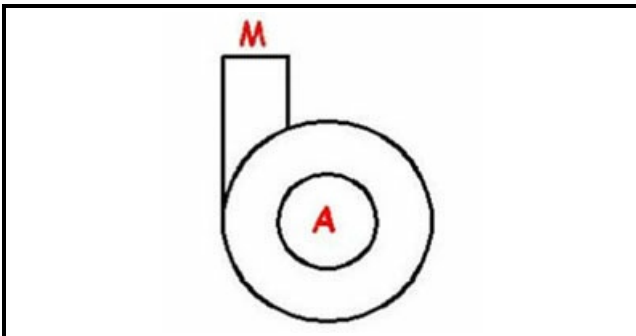

1203092

**DRAIN PUMP**

Date: 30-01-2025

ORIGINAL  
**OSP**  
SPARE PARTS**Technical data**

DIAMETER SUCTION mm	A=30mm
DIAMETER FLOW mm	B=22mm
KILOWATT KW	KW=0,03
MONOPHASE	MONOFASE/MONOPHASE

**Manufacturer code**