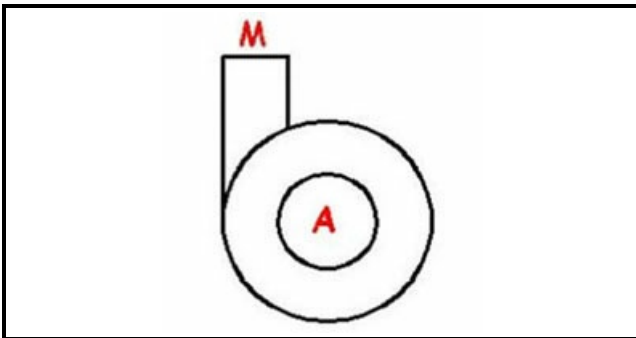

1203092

DRAIN PUMP

Date: 22-12-2024

ORIGINAL
OSP
SPARE PARTS**Technical data**

DIAMETER SUCTION mm	A=30mm
DIAMETER FLOW mm	B=22mm
KILOWATT KW	KW=0,03
MONOPHASE	MONOFASE/MONOPHASE

Manufacturer code

ARISTARCO / KASTEL S.P.A.