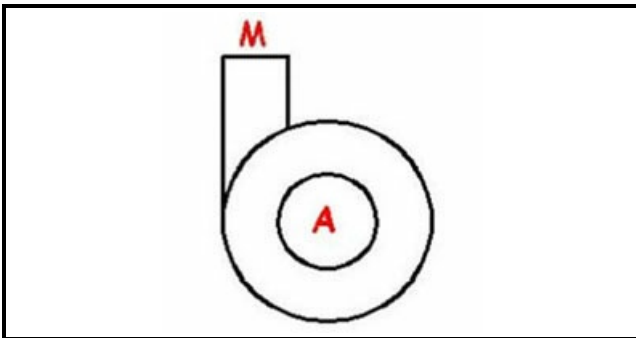

1203092

**DRAIN PUMP**

Date: 22-11-2024

ORIGINAL  
**OSP**  
SPARE PARTS**Technical data**

DIAMETER SUCTION mm	A=30mm
DIAMETER FLOW mm	B=22mm
KILOWATT KW	KW=0,03
MONOPHASE	MONOFASE/MONOPHASE

**Manufacturer code**