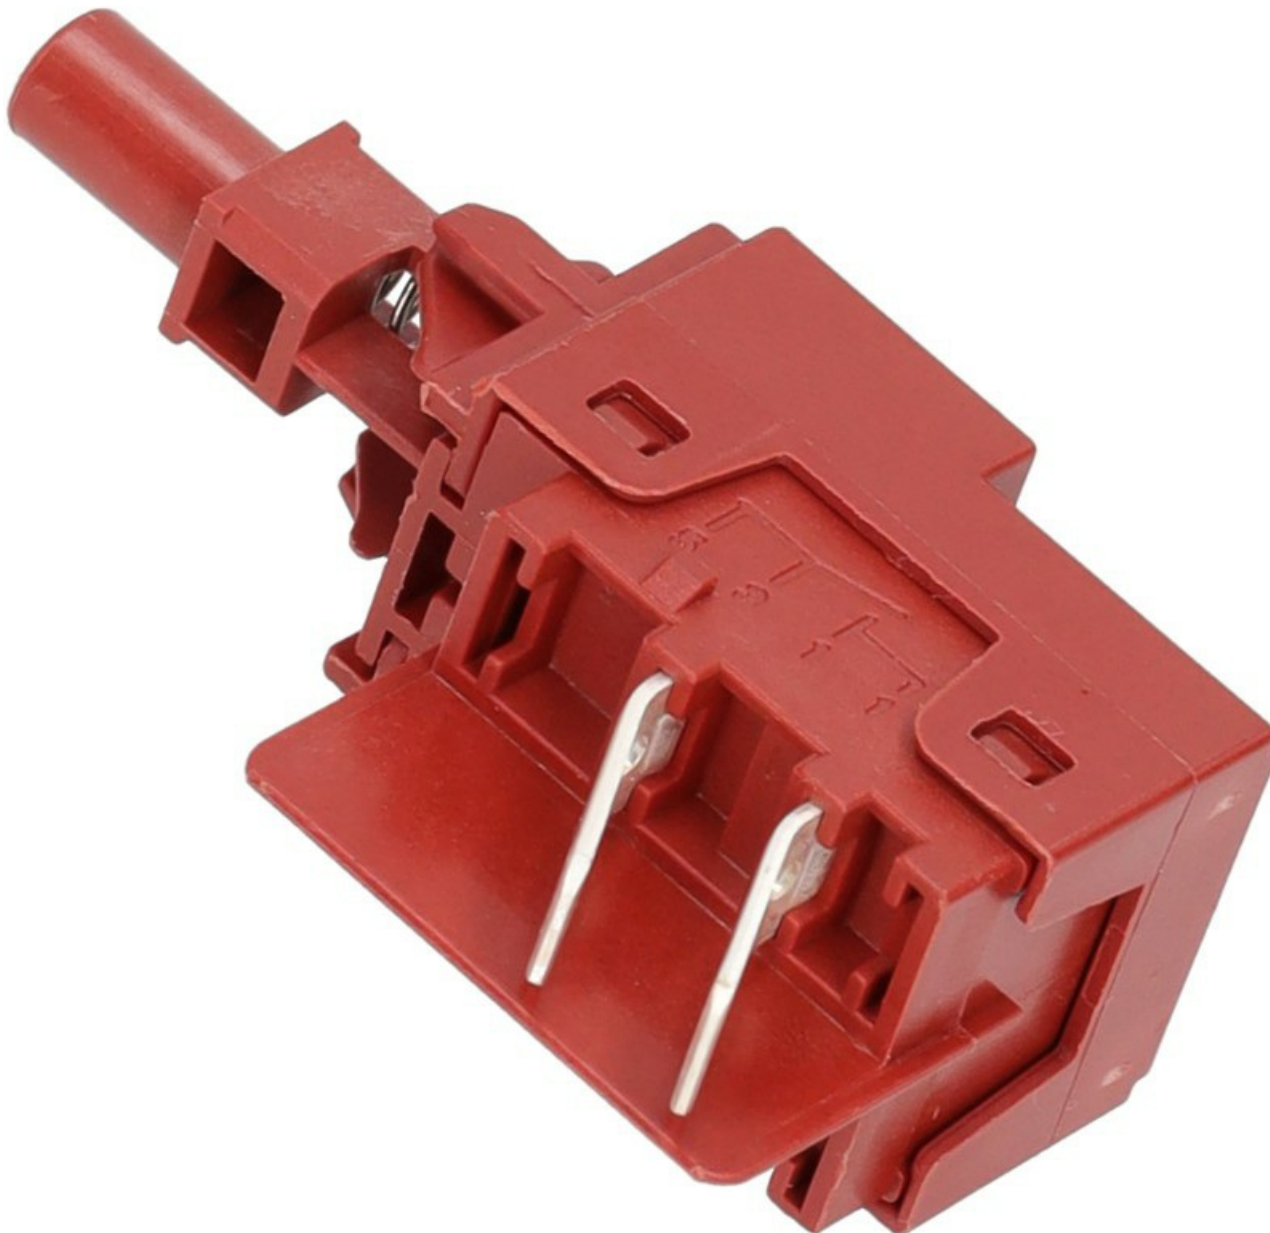

1108109

## PUSH BUTTON 2 FASTONS INCLINED

Date: 23-12-2024

**Manufacturer code**

SILANOS SRL