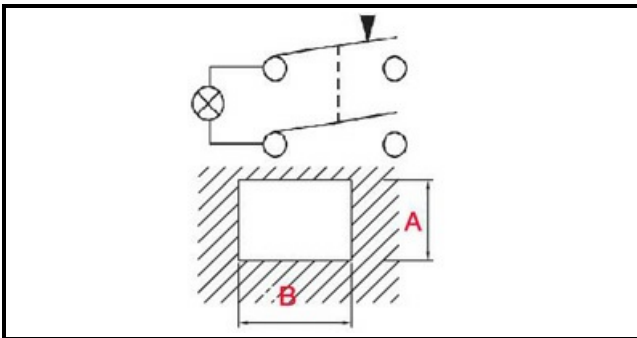

1108248

BIPOLAR PUSH BUTTON GREEN NO FRAME

Date: 22-01-2025

Technical data

DEPTH MM	B=30mm
WIDTH MM	A=22mm
MONOPHASE	MONOFASE/MONOPHASE
NUMBER OF POLES	POLI/POLES=4