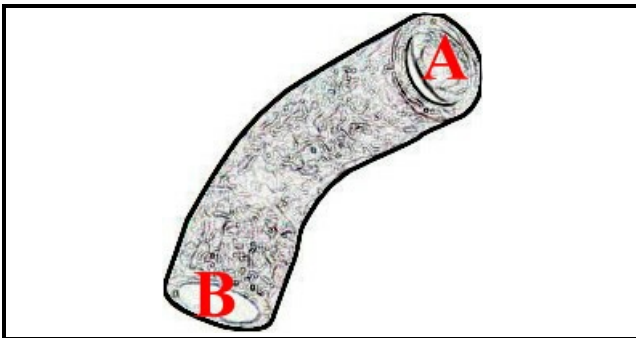

2108006

**PUMP OUTLET HOSE**

Date: 31-01-2025

ORIGINAL  
**OSP**  
SPARE PARTS**Technical data**

MINIMUM INTERNAL DIAMETER mm	A=27mm
MAXIMUM INTERNAL DIAMETER mm	B=55mm
NUMBER OF WAYS	2 VIE/WAYS

**Manufacturer code**