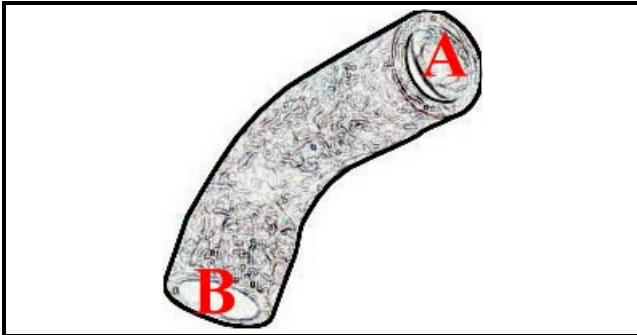

2108006

PUMP OUTLET HOSE

Date: 21-11-2024

ORIGINAL
OSP
SPARE PARTS**Technical data**

| | |
|------------------------------|------------|
| MINIMUM INTERNAL DIAMETER mm | A=27mm |
| MAXIMUM INTERNAL DIAMETER mm | B=55mm |
| NUMBER OF WAYS | 2 VIE/WAYS |