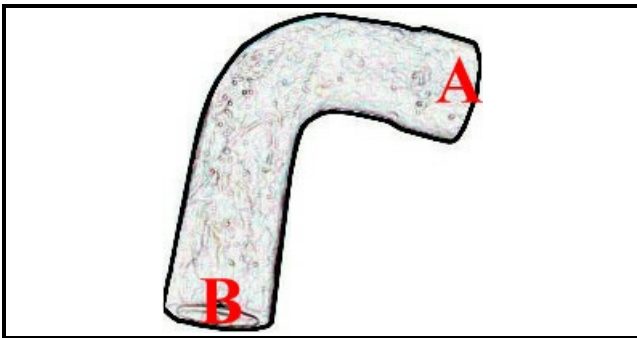

2108022

EXTRACTION HOSE 1200

Date: 05-04-2025

ORIGINAL
OSP
SPARE PARTS

Technical data

NUMBER OF WAYS	2 VIE/WAYS
----------------	------------

Manufacturer code

ELFRAMO SPA
