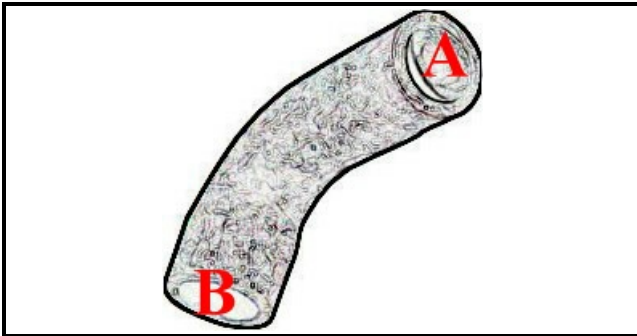

2108026

LOT SLEEVE SCE

Date: 05-04-2025

ORIGINAL
OSP
SPARE PARTS

Technical data

NUMBER OF WAYS	2 VIE/WAYS
----------------	------------

Manufacturer code

COMENDA - ALI GROUP SRL A SOCIO UNICO