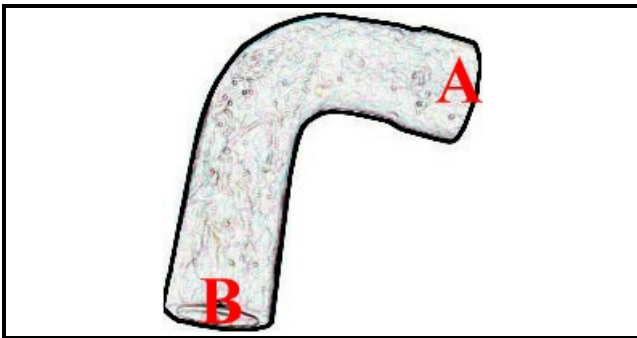

## Technical data

MINIMUM INTERNAL DIAMETER mm	B=39mm
MAXIMUM INTERNAL DIAMETER mm	A=59mm
NUMBER OF WAYS	2 VIE/WAYS