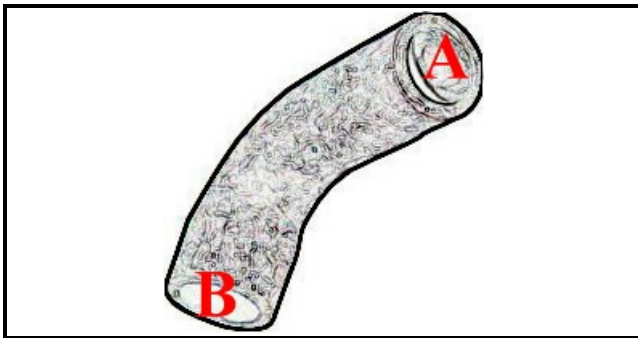

# FORMED HOSE WAREWASHING L-SHAPE 1300

Date: 08-04-2025

ORIGINAL  
**OSP**  
SPARE PARTS

## Technical data

MINIMUM INTERNAL DIAMETER mm	A=50mm
MAXIMUM INTERNAL DIAMETER mm	B=50mm
NUMBER OF WAYS	2 VIE/WAYS