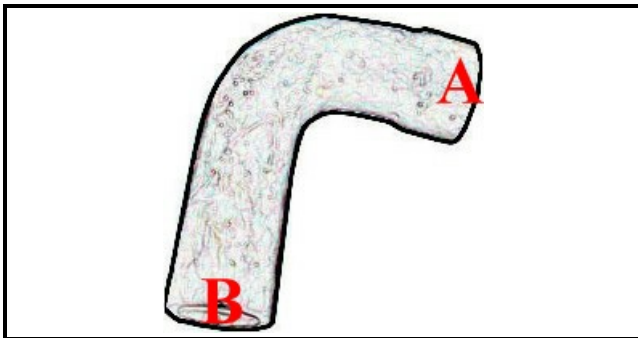

2108057

SUCTION SLEEVE BR-BC-FC

Date: 22-12-2024

ORIGINAL
OSP
SPARE PARTS**Technical data**

MINIMUM INTERNAL DIAMETER mm	B=28mm
MAXIMUM INTERNAL DIAMETER mm	A=31mm
NUMBER OF WAYS	2 VIE/WAYS

Manufacturer code