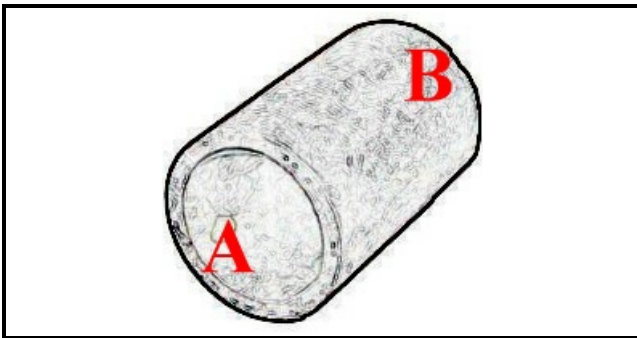

2108058

"OUTLET HOSE FOR ""BC-FC43"" PUMP"

Date: 05-04-2025

ORIGINAL
OSP
SPARE PARTS

Technical data

| | |
|------------------------------|------------|
| MINIMUM INTERNAL DIAMETER mm | B=25mm |
| MAXIMUM INTERNAL DIAMETER mm | A=35mm |
| NUMBER OF WAYS | 2 VIE/WAYS |