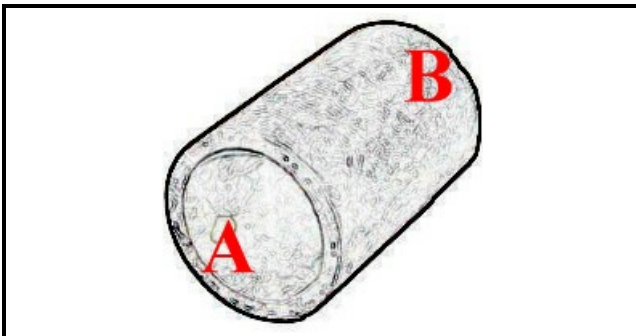

2108060

**OUTLET HOSE BHC**

Date: 04-03-2025

ORIGINAL  
**OSP**  
SPARE PARTS**Technical data**

MINIMUM INTERNAL DIAMETER mm	B=25mm
MAXIMUM INTERNAL DIAMETER mm	A=35mm
NUMBER OF WAYS	2 VIE/WAYS

**Manufacturer code**