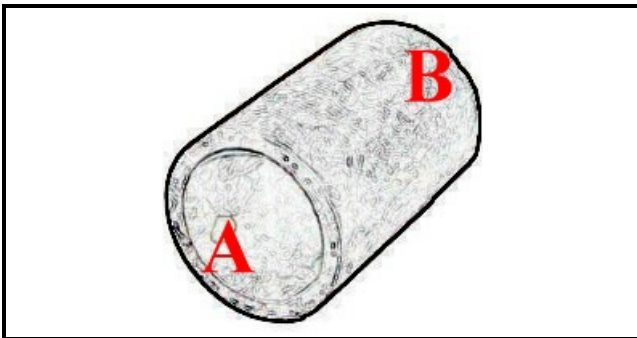

2108060

OUTLET HOSE BHC

Date: 21-11-2024

ORIGINAL
OSP
SPARE PARTS**Technical data**

MINIMUM INTERNAL DIAMETER mm	B=25mm
MAXIMUM INTERNAL DIAMETER mm	A=35mm
NUMBER OF WAYS	2 VIE/WAYS

Manufacturer code

COMENDA - ALI GROUP SRL A SOCIO UNICO