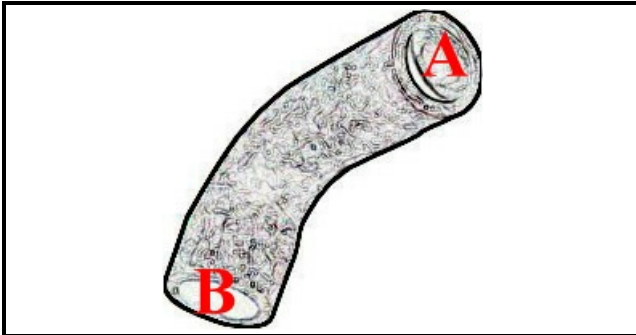

2108062

"OUTLET HOSE FOR ""F45/LF350"" PUMP"

Date: 21-11-2024

ORIGINAL
OSP
SPARE PARTS**Technical data**

MINIMUM INTERNAL DIAMETER mm	A=37mm
MAXIMUM INTERNAL DIAMETER mm	B=39mm
NUMBER OF WAYS	2 VIE/WAYS

Manufacturer code