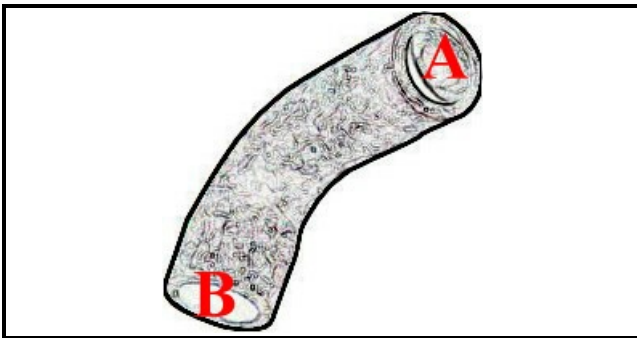

## Technical data

MINIMUM INTERNAL DIAMETER mm	A=37mm
MAXIMUM INTERNAL DIAMETER mm	B=39mm
NUMBER OF WAYS	2 VIE/WAYS