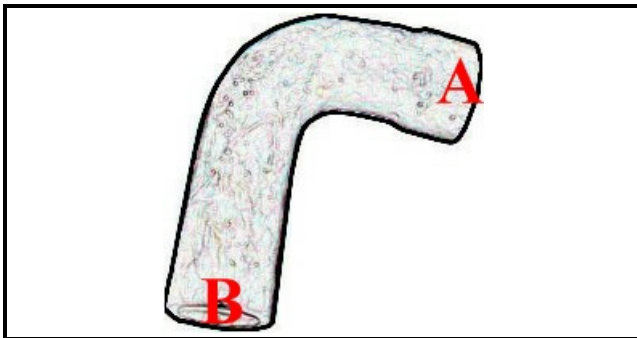

2108066

**EXTRACTION HOSE B15/16/1819T**

Date: 23-11-2024

ORIGINAL  
**OSP**  
SPARE PARTS**Technical data**

MINIMUM INTERNAL DIAMETER mm	B=29mm
MAXIMUM INTERNAL DIAMETER mm	A=44mm
NUMBER OF WAYS	2 VIE/WAYS