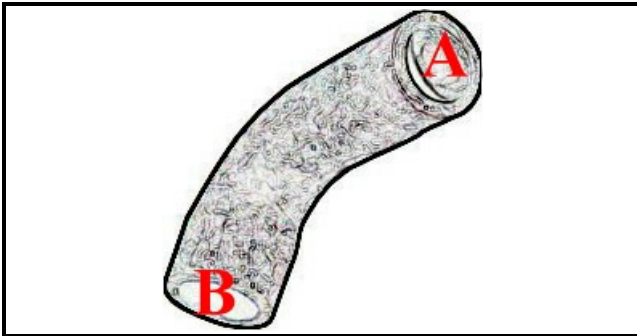

# LOT PUMP SLEEVE C30

Date: 06-04-2025

ORIGINAL  
**OSP**  
SPARE PARTS

## Technical data

MINIMUM INTERNAL DIAMETER mm	A=39mm
MAXIMUM INTERNAL DIAMETER mm	B=45mm
NUMBER OF WAYS	2 VIE/WAYS