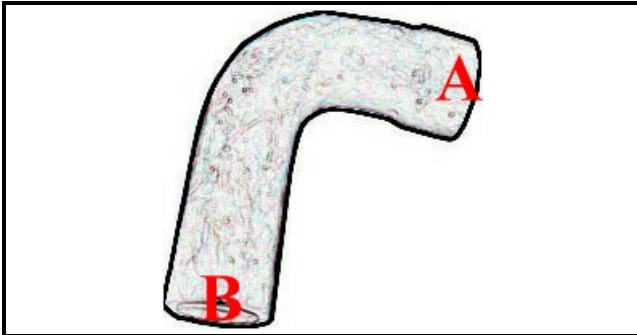

2108072

EXTRACTION HOSE C70/75

Date: 31-01-2025

ORIGINAL
OSP
SPARE PARTS**Technical data**

MINIMUM INTERNAL DIAMETER mm	A=37mm
MAXIMUM INTERNAL DIAMETER mm	B=43mm
NUMBER OF WAYS	2 VIE/WAYS

Manufacturer code