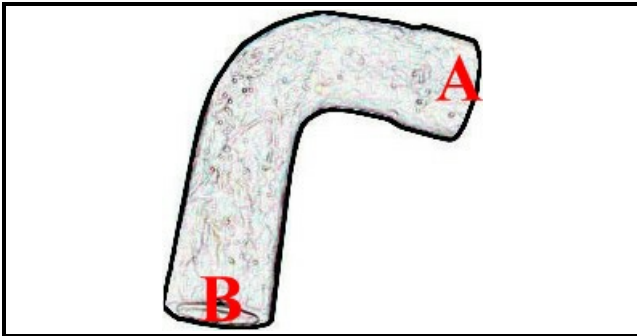

2108072

EXTRACTION HOSE C70/75

Date: 06-04-2025

ORIGINAL
OSP
SPARE PARTS

Technical data

MINIMUM INTERNAL DIAMETER mm	A=37mm
MAXIMUM INTERNAL DIAMETER mm	B=43mm
NUMBER OF WAYS	2 VIE/WAYS

Manufacturer code

COMENDA - ALI GROUP SRL A SOCIO UNICO