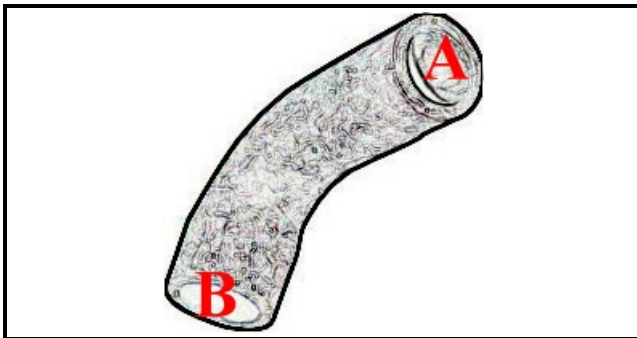

2108076

PUMP SUCTION SLEEVE LF400

Date: 22-11-2024

**ORIGINAL
OSP
SPARE PARTS****Technical data**

MINIMUM INTERNAL DIAMETER mm	A=41mm
MAXIMUM INTERNAL DIAMETER mm	B=43mm
NUMBER OF WAYS	2 VIE/WAYS

Manufacturer code