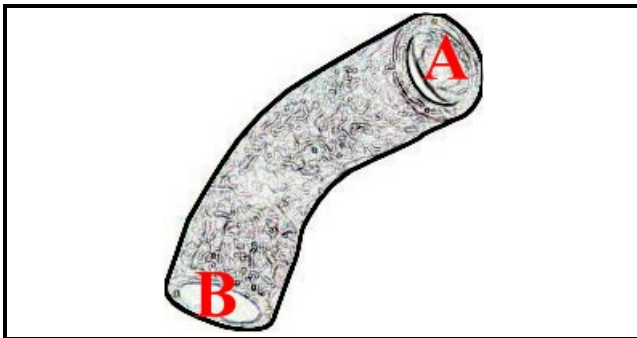

2108076

PUMP SUCTION SLEEVE LF400

Date: 23-12-2024

ORIGINAL
OSP
SPARE PARTS**Technical data**

MINIMUM INTERNAL DIAMETER mm	A=41mm
MAXIMUM INTERNAL DIAMETER mm	B=43mm
NUMBER OF WAYS	2 VIE/WAYS

Manufacturer code