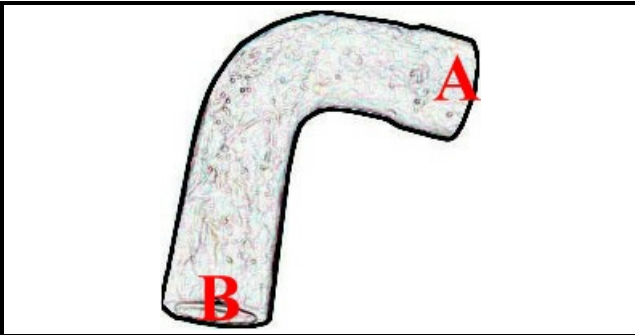

2108088

SUCTION SLEEVE STAR S

Date: 22-11-2024

ORIGINAL
OSP
SPARE PARTS**Technical data**

MINIMUM INTERNAL DIAMETER mm	A=29mm
MAXIMUM INTERNAL DIAMETER mm	B=32mm
NUMBER OF WAYS	2 VIE/WAYS