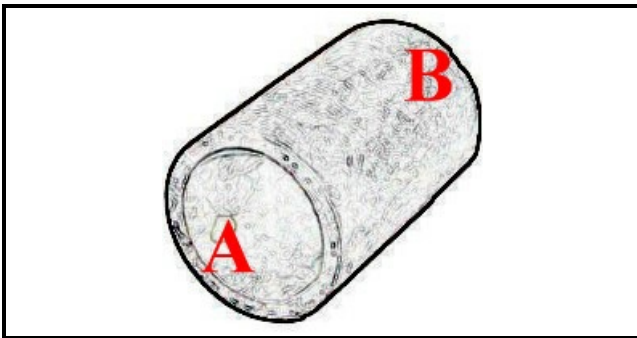

2108093

SUCTION SLEEVE 95 GS100 DIAM. 60/60

Date: 06-04-2025

ORIGINAL
OSP
SPARE PARTS

Technical data

MINIMUM INTERNAL DIAMETER mm	A=52mm
MAXIMUM INTERNAL DIAMETER mm	B=58mm
NUMBER OF WAYS	2 VIE/WAYS