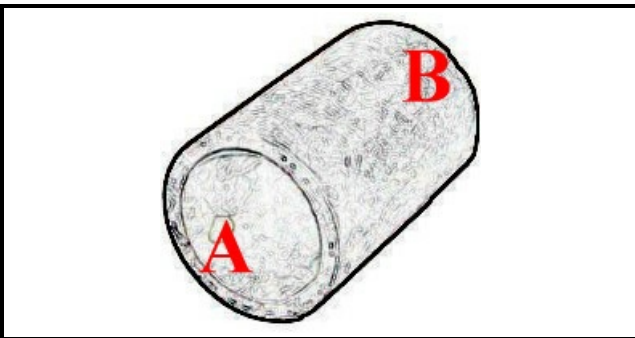

2108097

PUMP LOT SLEEVE D. 36X28X75 DERBY325

Date: 23-12-2024

ORIGINAL
OSP
SPARE PARTS**Technical data**

MINIMUM INTERNAL DIAMETER mm	A=28mm
MAXIMUM INTERNAL DIAMETER mm	B=28mm
NUMBER OF WAYS	2 VIE/WAYS