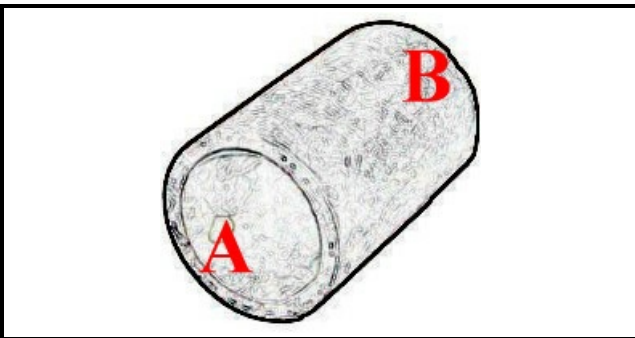

2108097

PUMP LOT SLEEVE D. 36X28X75 DERBY325

Date: 22-11-2024

ORIGINAL
OSP
SPARE PARTS**Technical data**

MINIMUM INTERNAL DIAMETER mm	A=28mm
MAXIMUM INTERNAL DIAMETER mm	B=28mm
NUMBER OF WAYS	2 VIE/WAYS