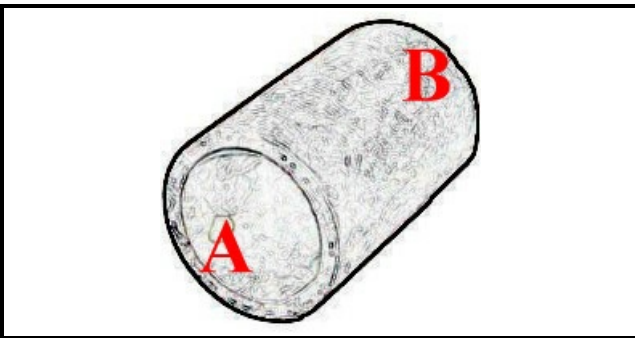

# PUMP LOT SLEEVE D. 36X28X75 DERBY325

Date: 06-04-2025

ORIGINAL  
**OSP**  
SPARE PARTS

## Technical data

|                              |            |
|------------------------------|------------|
| MINIMUM INTERNAL DIAMETER mm | A=28mm     |
| MAXIMUM INTERNAL DIAMETER mm | B=28mm     |
| NUMBER OF WAYS               | 2 VIE/WAYS |