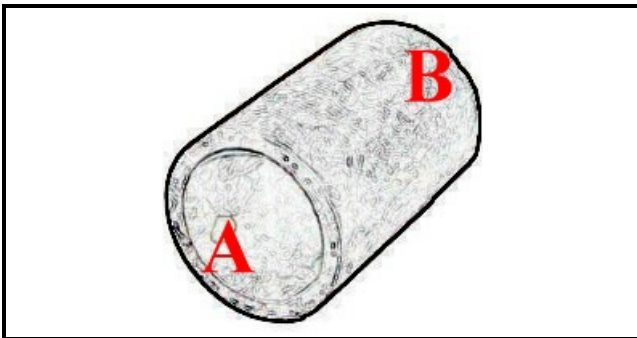

2108108

LOT SLEEVE RONY FLEX 35.285

Date: 22-11-2024

ORIGINAL
OSP
SPARE PARTS**Technical data**

MINIMUM INTERNAL DIAMETER mm	A=28mm
MAXIMUM INTERNAL DIAMETER mm	B=28mm
NUMBER OF WAYS	2 VIE/WAYS