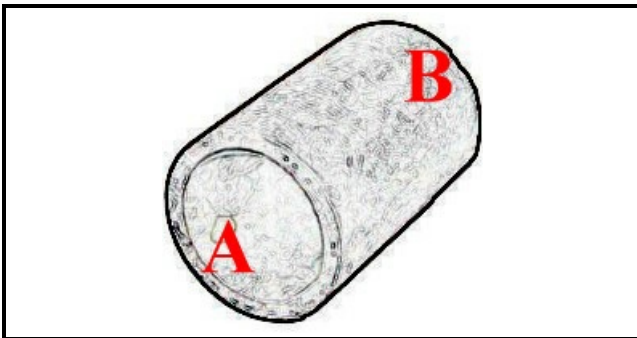

2108108

LOT SLEEVE RONY FLEX 35.285

Date: 23-12-2024

**Technical data**

MINIMUM INTERNAL DIAMETER mm	A=28mm
MAXIMUM INTERNAL DIAMETER mm	B=28mm
NUMBER OF WAYS	2 VIE/WAYS