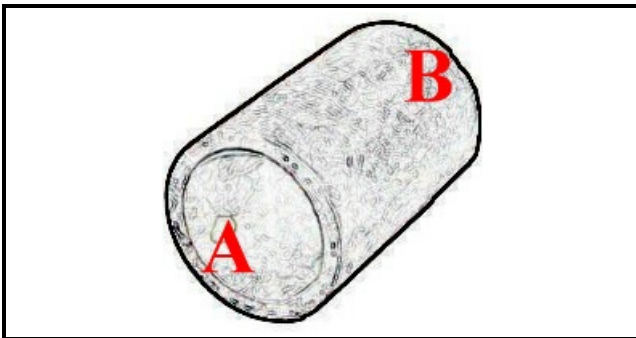

2108124

**FORMED HOSE LG=100 D=50**

Date: 22-11-2024

ORIGINAL  
**OSP**  
SPARE PARTS**Technical data**

MINIMUM INTERNAL DIAMETER mm	A=50mm
MAXIMUM INTERNAL DIAMETER mm	B=50mm
NUMBER OF WAYS	2 VIE/WAYS

**Manufacturer code**