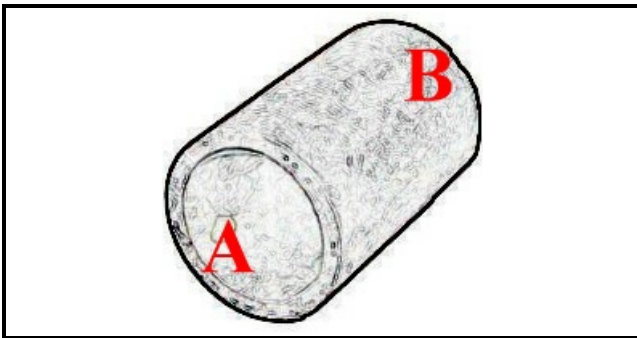

# FORMED HOSE LG=100 D=50

Date: 08-04-2025

ORIGINAL  
**OSP**  
SPARE PARTS

## Technical data

MINIMUM INTERNAL DIAMETER mm	A=50mm
MAXIMUM INTERNAL DIAMETER mm	B=50mm
NUMBER OF WAYS	2 VIE/WAYS