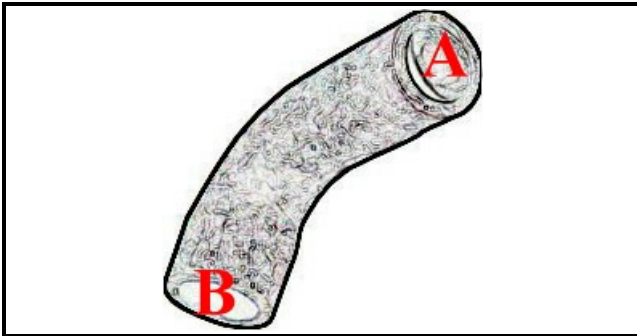

2108128

LOT PUMP SLEEVE C70 75

Date: 08-04-2025

ORIGINAL
OSP
SPARE PARTS

Technical data

| | |
|------------------------------|------------|
| MINIMUM INTERNAL DIAMETER mm | A=41mm |
| MAXIMUM INTERNAL DIAMETER mm | B=46mm |
| NUMBER OF WAYS | 2 VIE/WAYS |