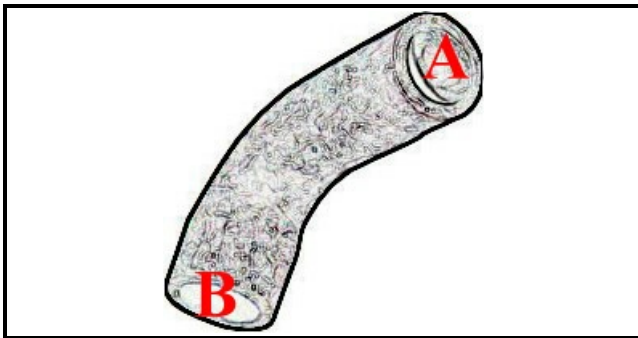

2108148

EXTRACTION HOSE E40 V40 C400 96

Date: 09-04-2025

ORIGINAL
OSP
SPARE PARTS

Technical data

MINIMUM INTERNAL DIAMETER mm	B=30mm
MAXIMUM INTERNAL DIAMETER mm	A=40mm
NUMBER OF WAYS	2 VIE/WAYS

Manufacturer code